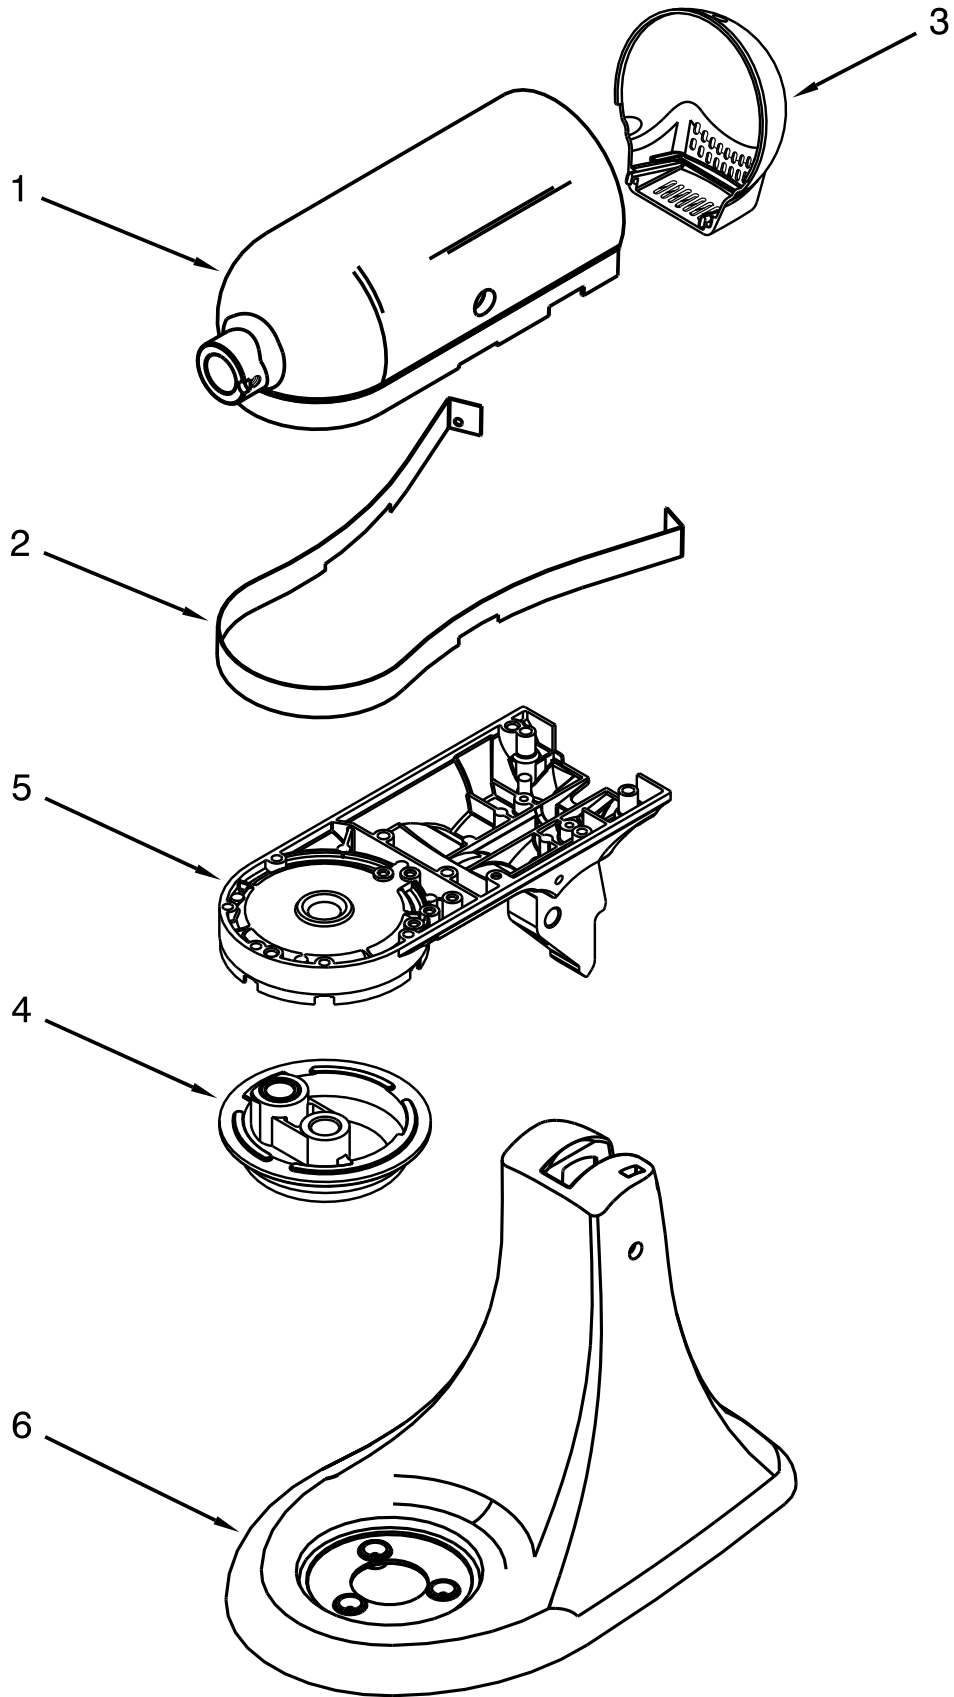

COLOR VARIATION PARTS