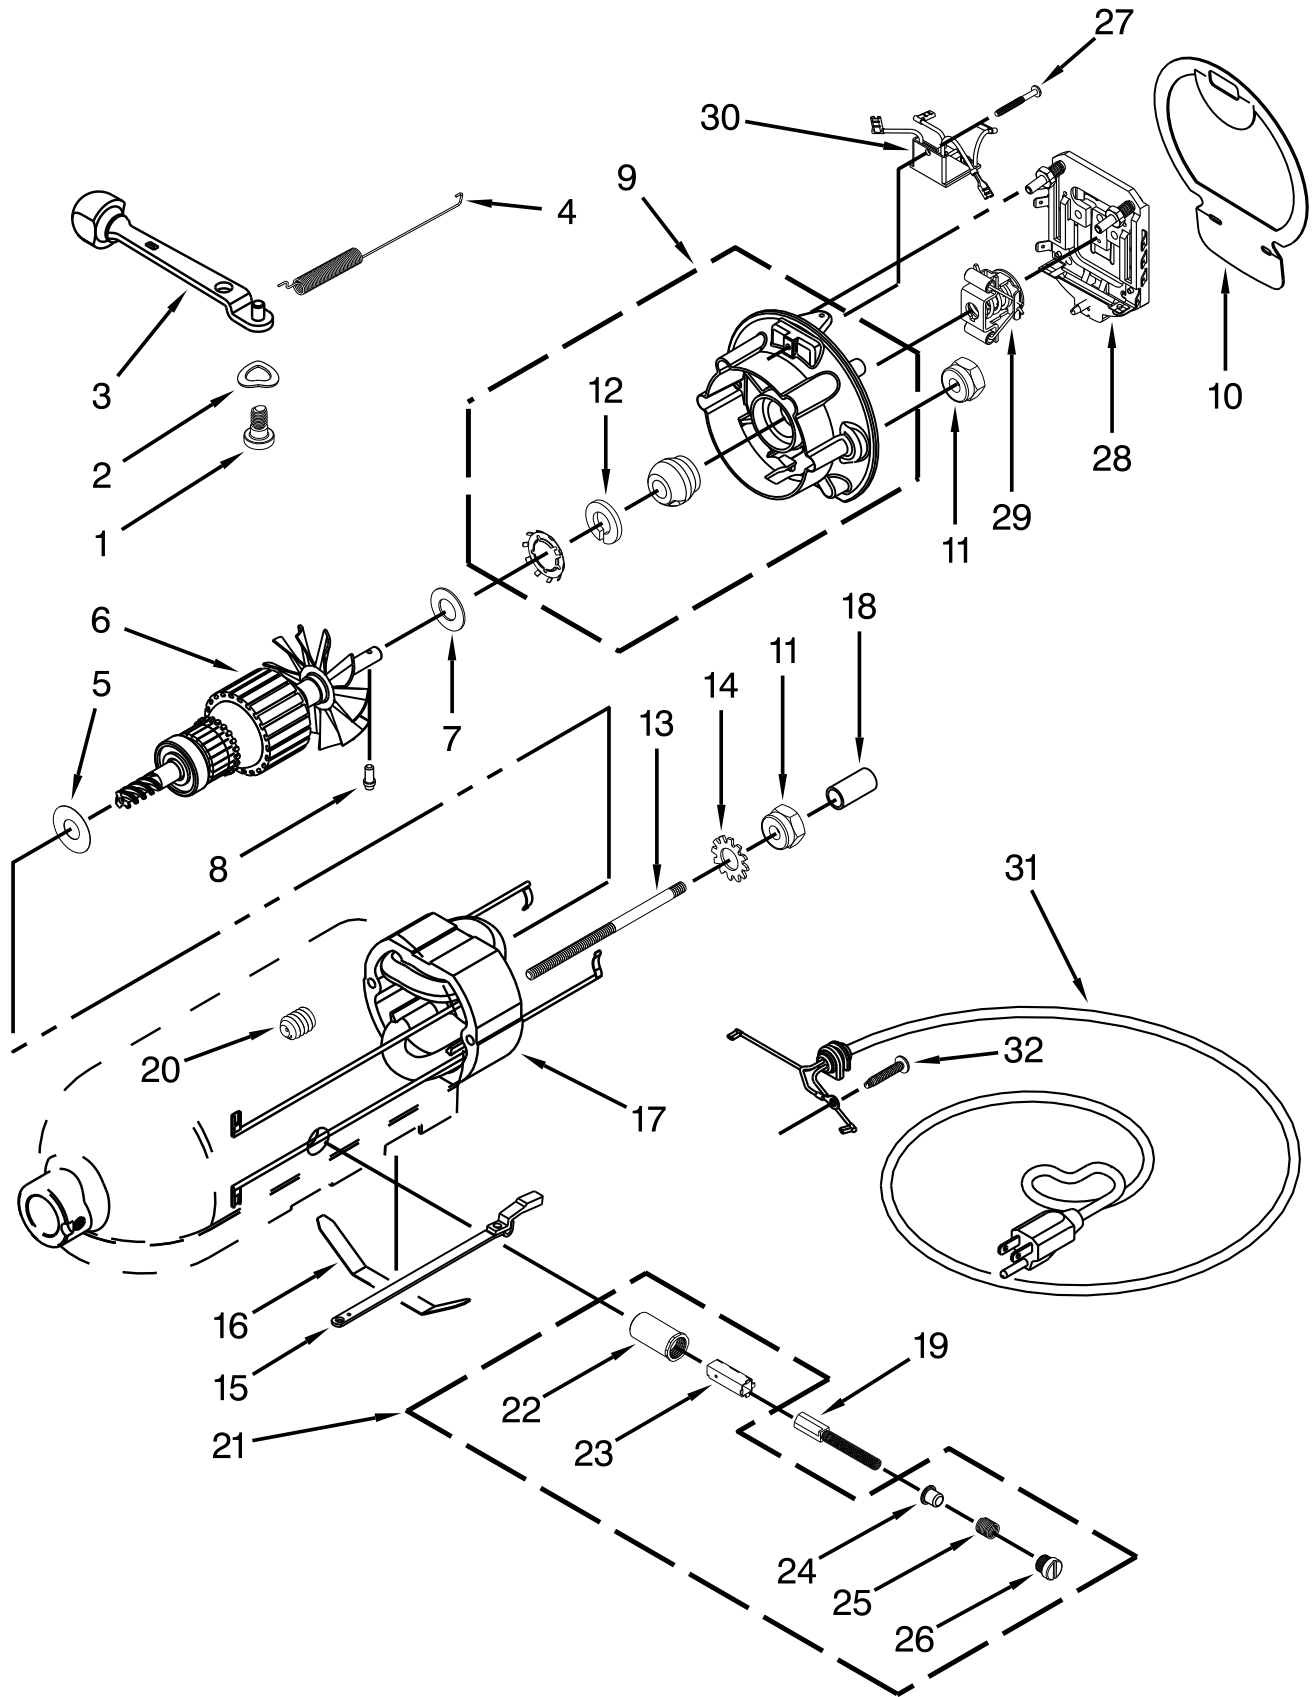

MOTOR AND CONTROL UNIT PARTS

MOTOR AND CONTROL UNIT PARTS

<u>Illus.</u> <u>No.</u>	<u>Part No.</u>	<u>Description</u>	<u>Illus.</u> <u>No.</u>	<u>Part No.</u>	<u>Description</u>	<u>Illus.</u> <u>No.</u>	<u>Part No.</u>	<u>Description</u>
1	110679	Screw	14	W10068270	Washer, Lock	27	W10068260	Screw
2	116241	Washer, Spring	15	3184176	Link, Speed and Cam Assembly	28	W10119326	Control Plate Assembly
3		Lever, Speed Control Assembly	16	240205	Spring, Flat	29	W10330804	Governor Assembly
	9709276	Black	17	W10787725	Field Assembly, 120 V	30	W10354307	Board, Phase Control
	3184194	Storm Grey	18	241356	Sleeve, Motor Stud	31		Cord, Power
	3184195	Buff	19	W10380496	Brush, Cap and Spring		W10325327	White
4	3183680	Spring, Control Plate	20	9707926	Screw, Set		W10325328	Black
5	9704324	Washer, Ball Bearing (Front)	21	4162546	Brush Holder Assembly	32	3184609	Screw
6	W10788161	Armature and Bearing Assembly, 120 Volt	22	3179908	Housing, Brush Holder			
7	W10323376	Washer, Spacing	23	240680	Insert, Brush Holder			
8	16998	Stud, Governor Drive	24	116286	Spring, Seat-Cap			
9	3180526	Bearing and Bracket Assembly	25	116287	Spring, Cap			
10	240775-1	Seal, End	26		Cap, Brush Holder			
11	W10131078	Nut		3184212	Black			
12	3180238	Washer, Felt		3184211	White			
13	240769	Screw, Stator		3184213	Almond Creme