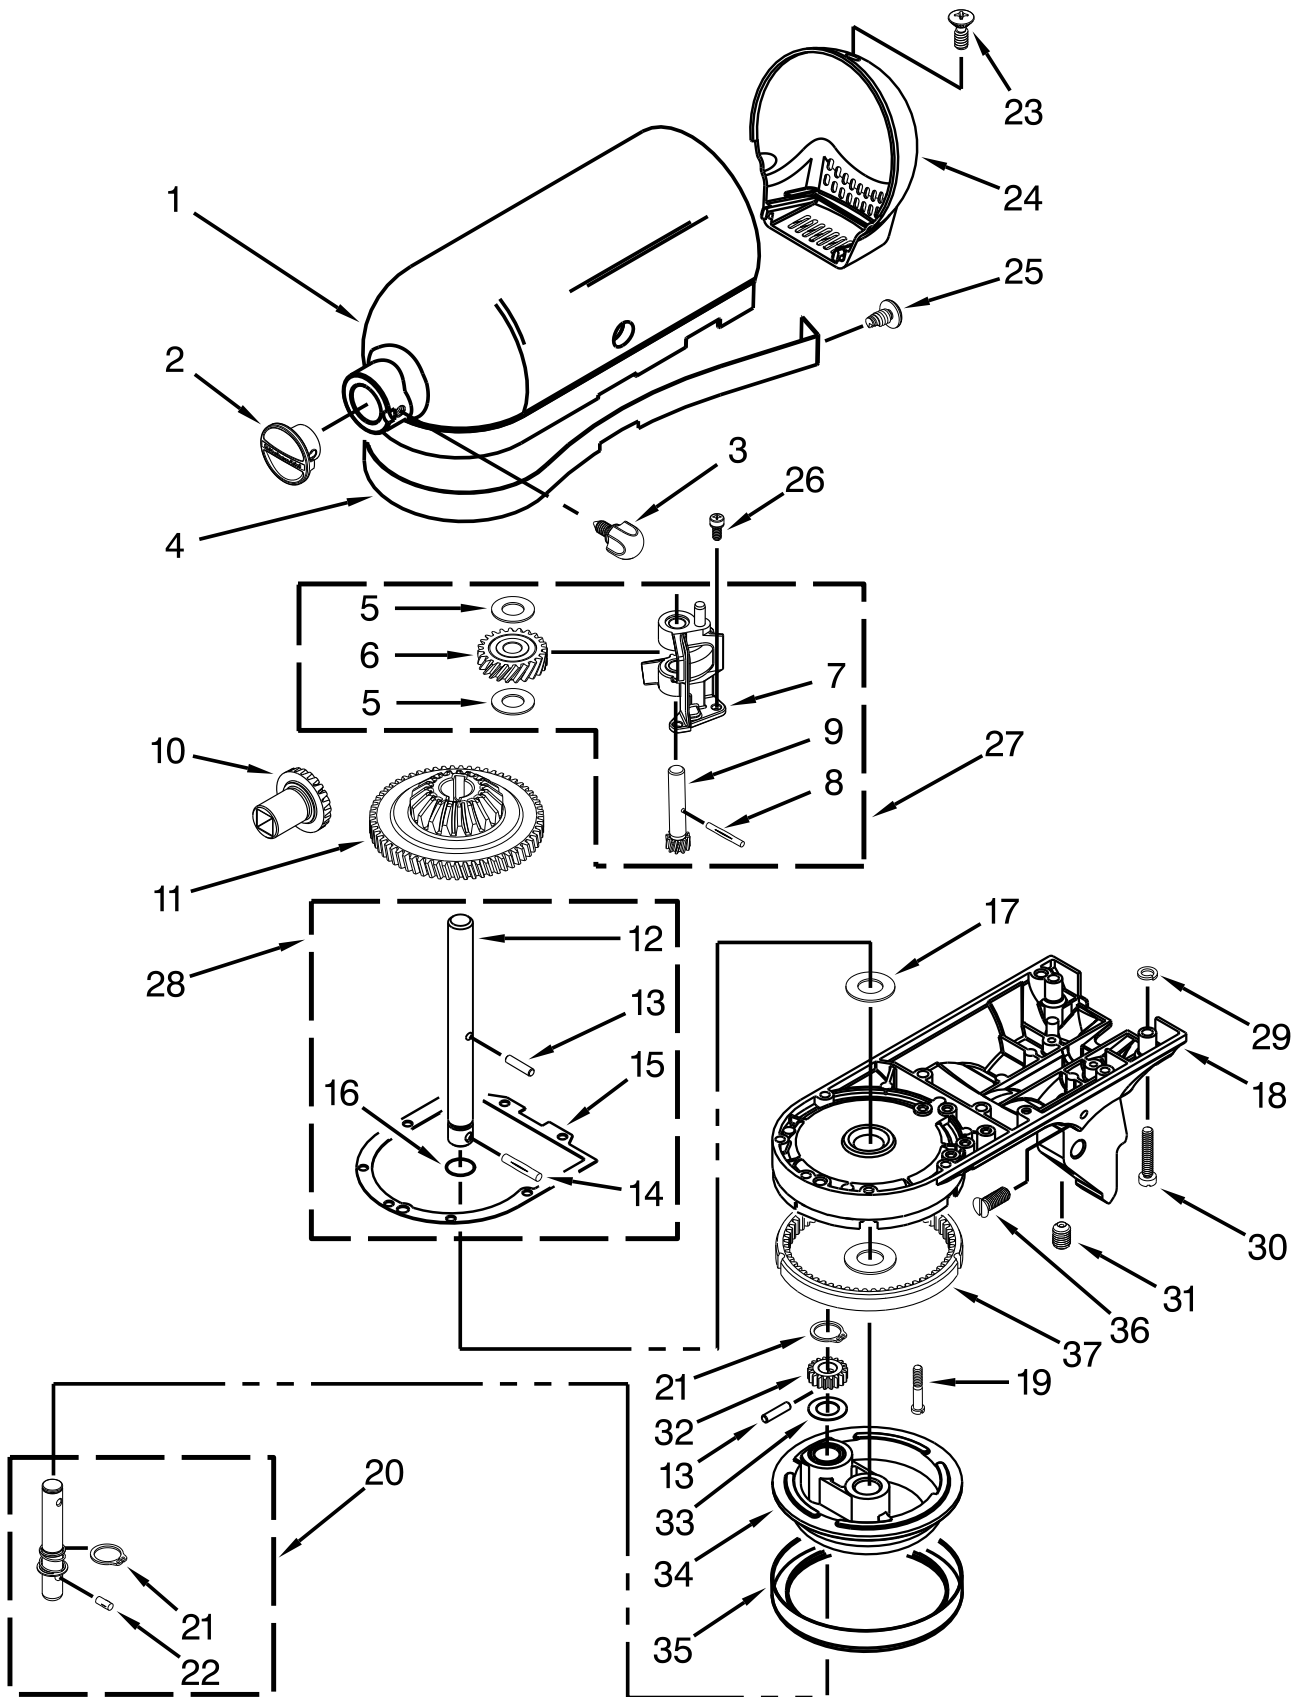

CASE, GEARING AND PLANETARY UNIT PARTS

CASE, GEARING AND PLANETARY UNIT PARTS

<u>Illus.</u> <u>No.</u>	<u>Part No.</u>	<u>Description</u>	<u>Illus.</u> <u>No.</u>	<u>Part No.</u>	<u>Description</u>	<u>Illus.</u> <u>No.</u>	<u>Part No.</u>	<u>Description</u>
1		Gearcase Motor Housing (Refer to Color Variation Parts Page)	9	240210-2	Gear, Pinion and Shaft	24		Cover, End (Refer to Color Variation Parts Page)
2		Cap, Attachment Hub	10	9705130	Gear, Attachment Hub	25	311932	Screw
	242765-2	Chrome	11	9709627	Gear, Center Bevel Pinion	26	3400022	Screw
	242765-4	White	12	240026	Shaft, Vertical Center	27	240309-2	Worm Gear Bracket and Gear Assembly
	242765-5	Almond	13	240018-1	Pin, Agitator Shaft	28	4160474	Shaft, Center Agitator Assembly
3		Thumb Screw	14	9705443	Pin, Grooved	29	8533914	Washer, Lock
	9709194	Black	15	4162324	Gasket, Transmission	30	9708652	Screw
	240374-2	Storm Grey	16	67500-55	"O" Ring	31	3400203	Screw
	240374-3	Buff	17	W10323378	Washer	32	9703903	Gear, Pinion
4		Band, Trim (Refer to Color Variation Parts Page)	18		Lower Gear Case (Refer to Color Variation Parts Page)	33	9706090	Washer
5	W10323373	Washer, Fiber	19	9708651	Screw	34		Planetary (Refer to Color Variation Parts Page)
6	W10112253	Gear, Worm	20	243368	Shaft, Agitator	35	240285	Ring, Planetary Drip (Standard)
7	240308	Bracket, Worm Gear and Bearing	21	9703438	Ring, Retaining	36	89411	Screw
8	9705444	Pin, Grooved	22	9704677	Pin, Groove	37	9703904	Gear, Internal
			23	241877	Screw