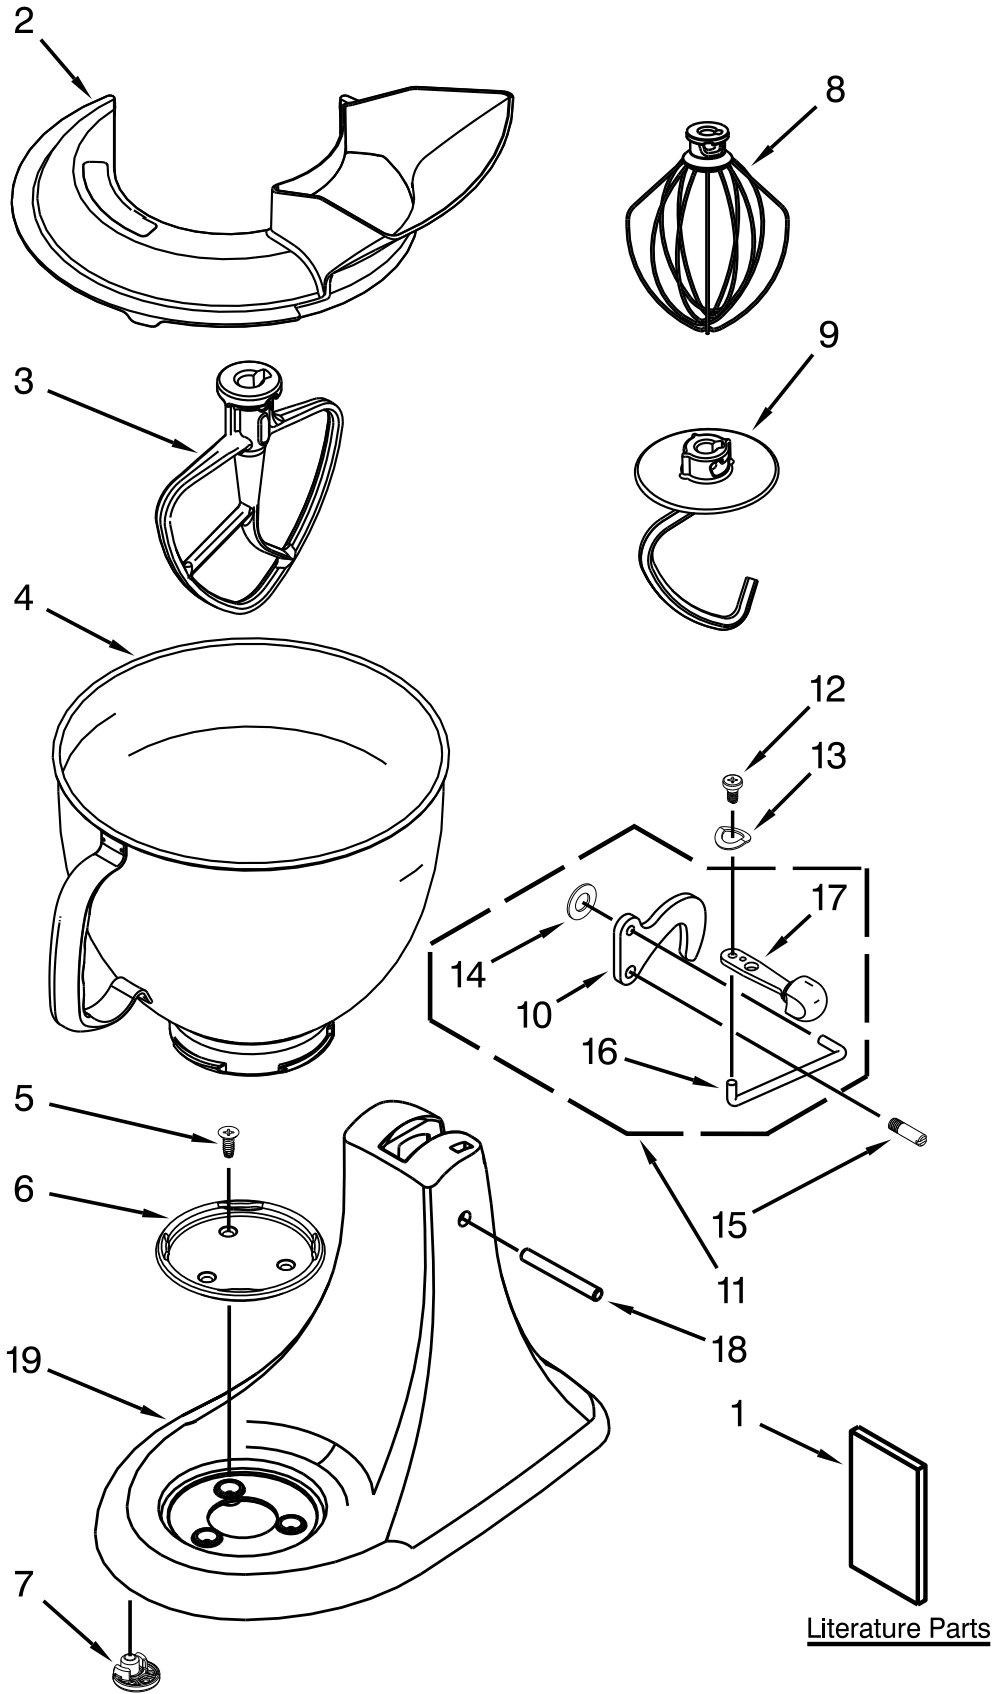

BASE AND PEDESTAL UNIT PARTS

Literature Parts

BASE AND PEDESTAL UNIT PARTS

<u>Illus.</u> <u>No.</u>	<u>Part No.</u>	<u>Description</u>	<u>Illus.</u> <u>No.</u>	<u>Part No.</u>	<u>Description</u>	<u>Illus.</u> <u>No.</u>	<u>Part No.</u>	<u>Description</u>
1		Literature Parts 9709785 Use and Care Guide	11		Latch, Link and Lever Assembly 24452 Black	19		Pedestal (Refer to Color Variation Parts Page)
2	W10616906	Shield, Pouring	12	110679	Screw			
3	W10672617	Beater, Flat (Coated)	13	116241	Washer, Spring			
4	W10245282	Bowl, 5 Qt.	14	8533912	Washer			
5	3400020	Screw	15	W10572158	Screw			
6	W10191926	Cap, Bowl Screw	16	24450	Link, Latch			
7	9709707	Foot	17		Lever, Latch 9709280 Black			
8	9704329	Whip, Wire		242928-2	Storm Grey			
9	W10674618	Hook, Dough (Coated)		242928-3	Buff			
10	9709055	Latch	18	16910	Pin, Hinge