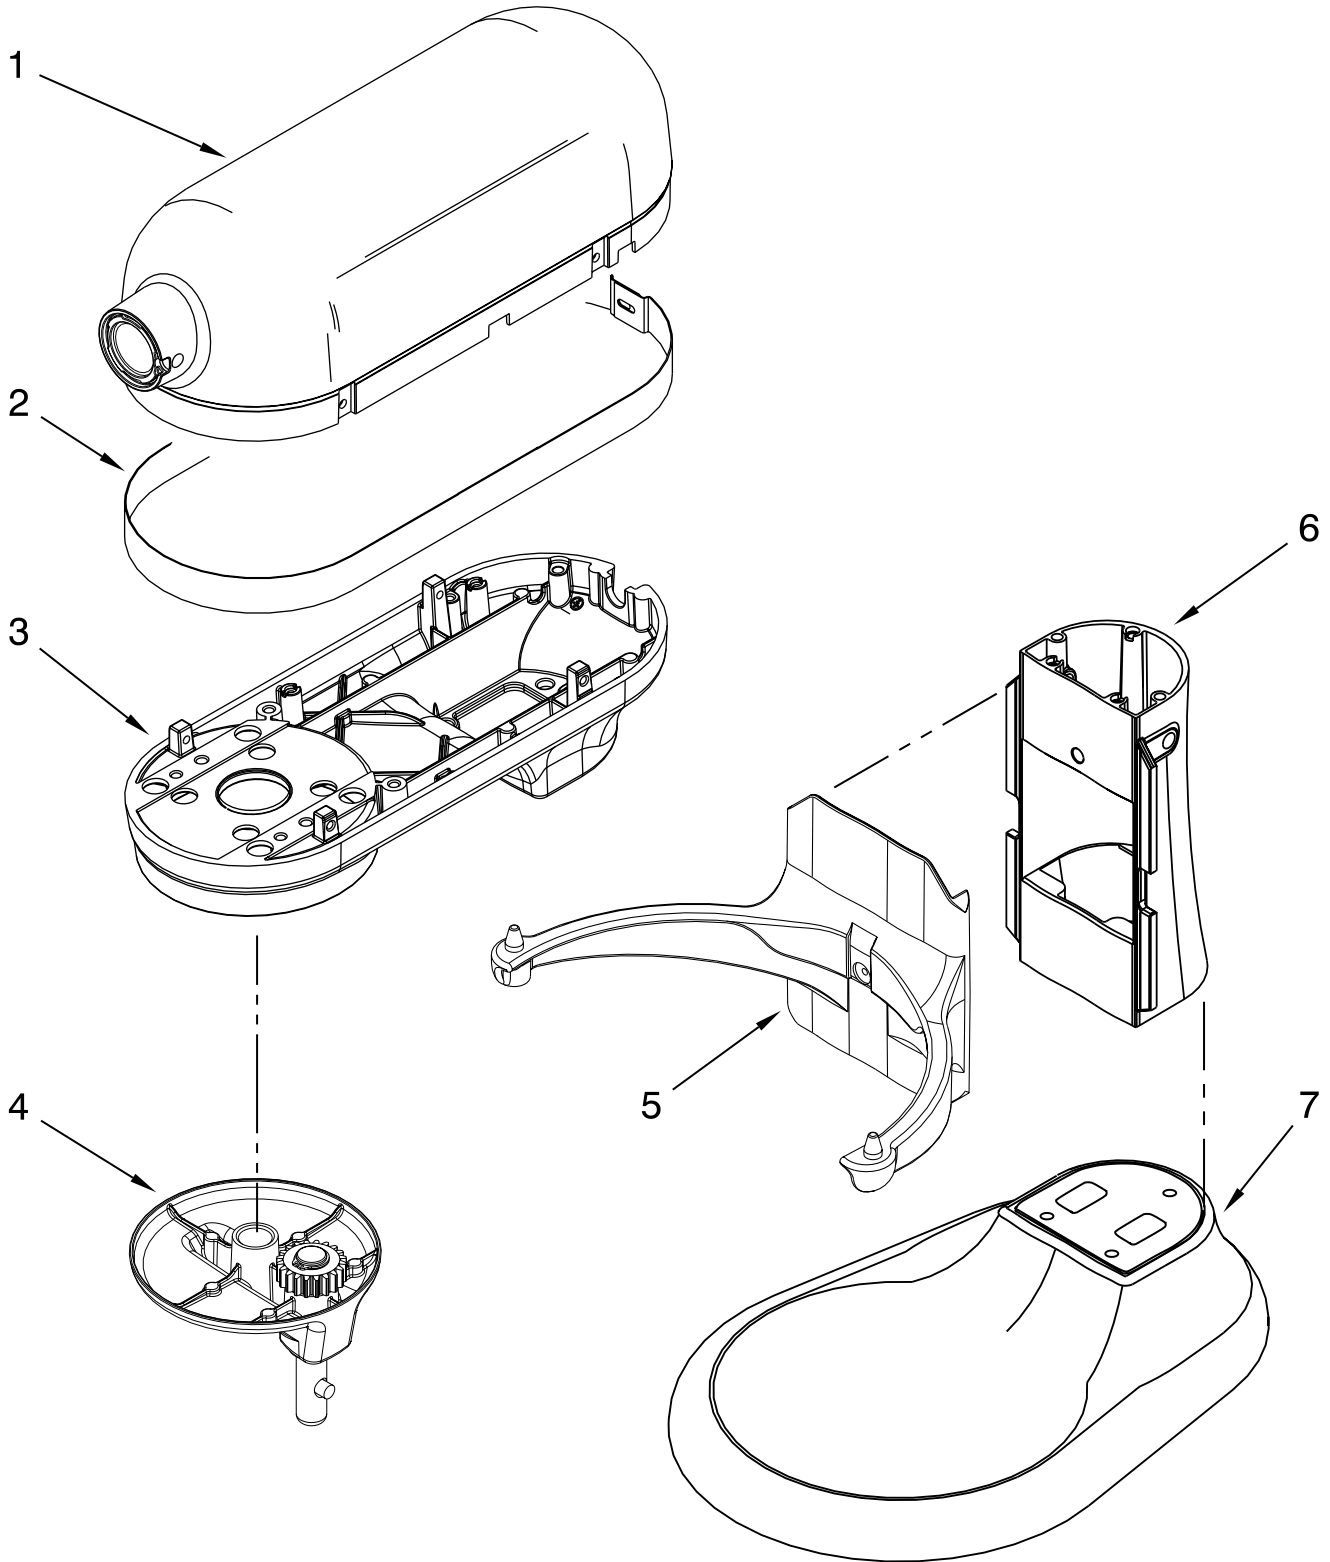

COLOR VARIATION PARTS

For Model: KSM7581__0

FOR ORDERING INFORMATION REFER TO PARTS PRICE LIST