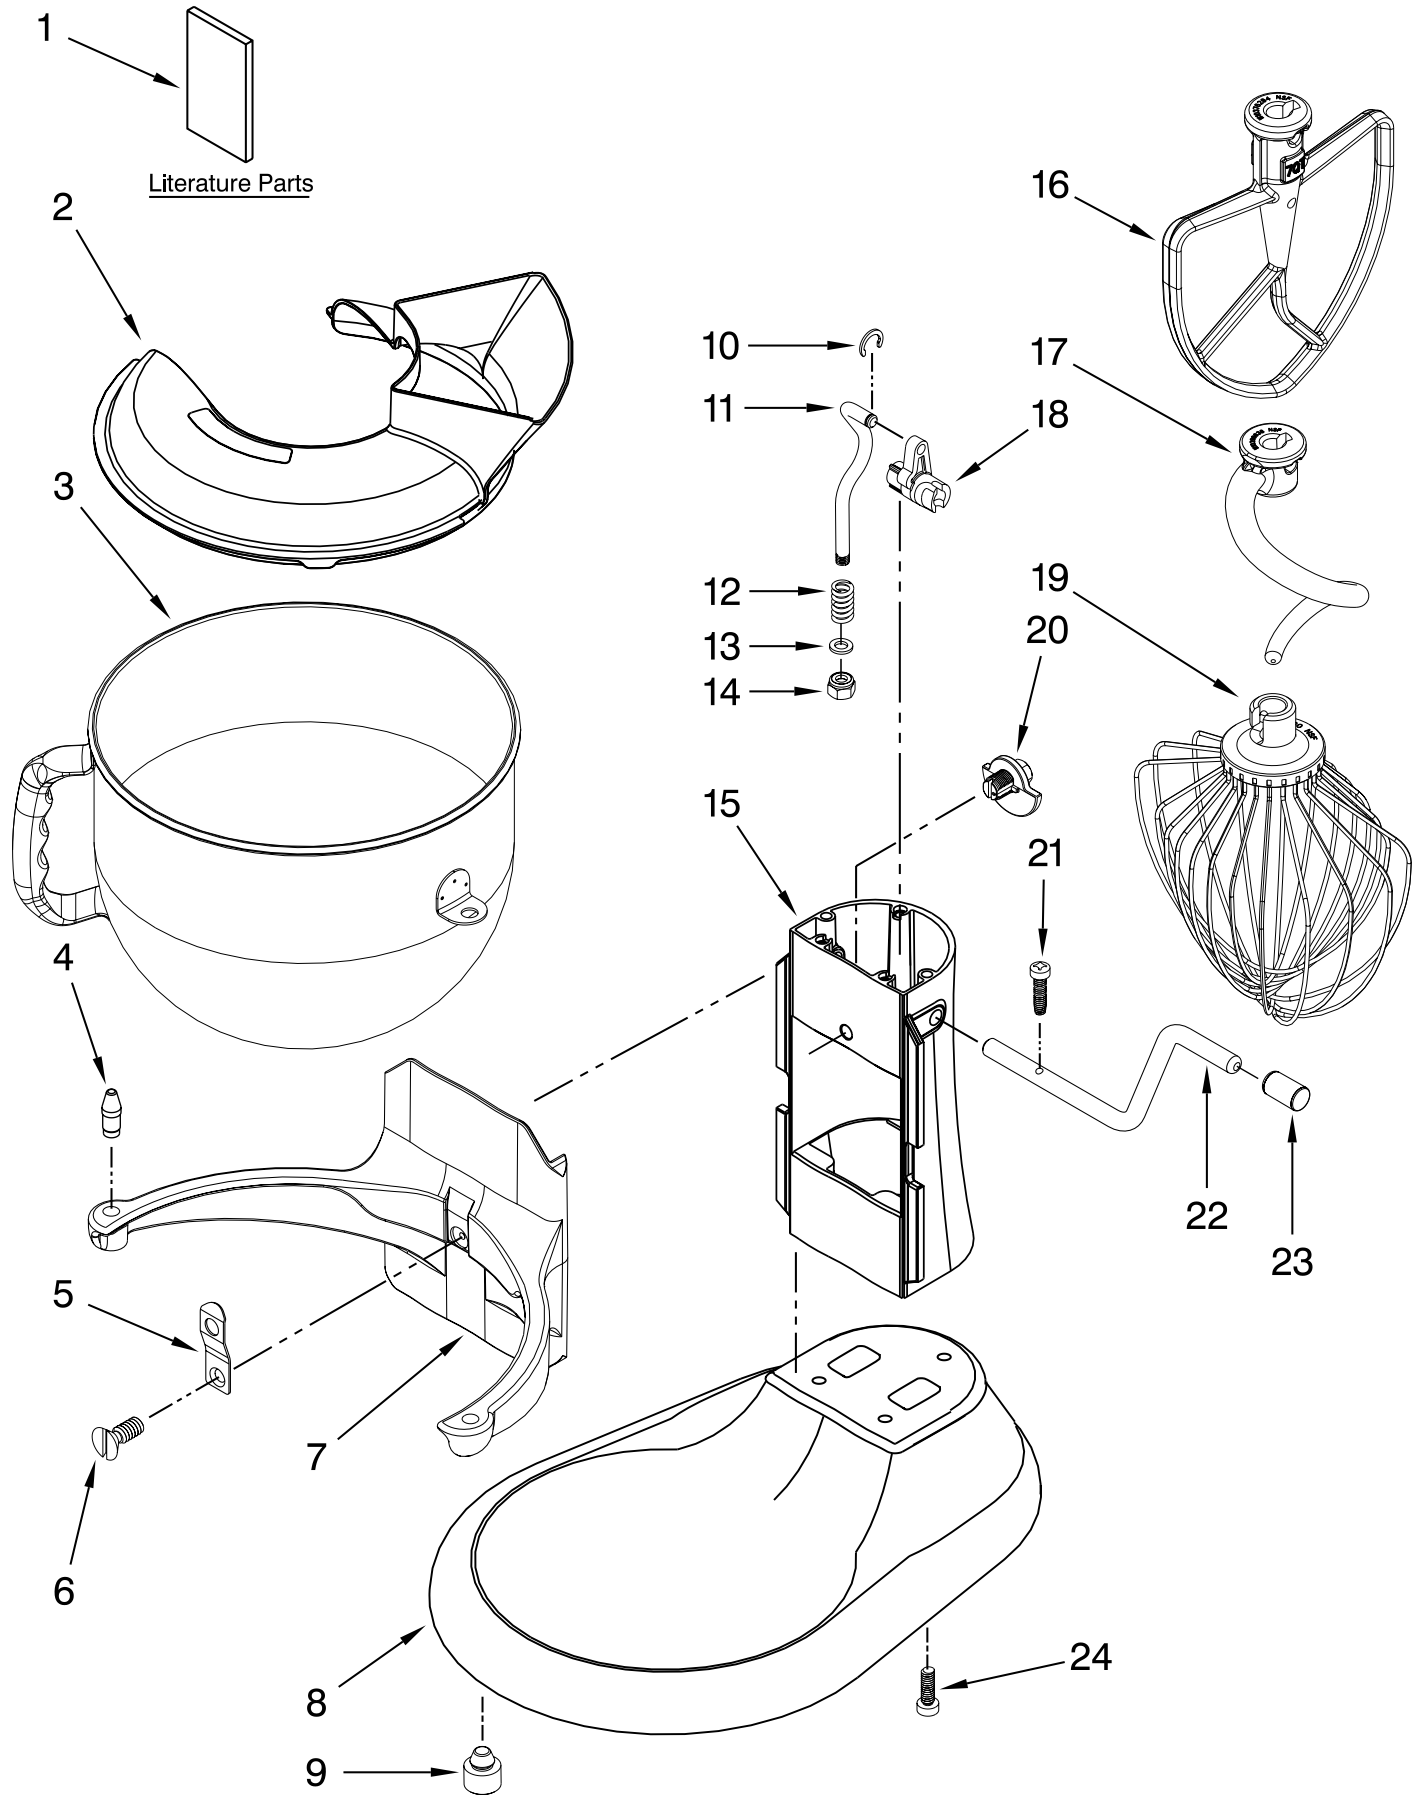

CASE, GEARING AND PLANETARY UNIT

For Model: KSM7581_0

FOR ORDERING INFORMATION REFER TO PARTS PRICE LIST

CASE, GEARING AND PLANETARY UNIT

For Model: KSM7581__0

Illus. No.	Part No.	DESCRIPTION
1	**	Gearcase Motor Housing
2	W10395280	Cap, Attachment Hub, Hinged
3	**	Band, Trim
4	W10351843	Screw
5	W10305968	Holder, Control
6	**	Lower Gearcase
7	W10234493	Gear, Ring & Plate to Planetary
8	3400617	Screw
9	3400814	Screw
10	W10234504	Motor, 120 V Assy w/Transmission
11	3400200	Screw
12	W10234530	Control Assembly
13	W10234531	Pin, Groove
14		Cord, Power
	W10234520	White
	W10338492	Black
15	**	Planetary Assembly
16	9703438	Clip, Retaining
17	9706090	Washer
18	W10234643	Gear, Pinion
19	9707223	Pin, Retaining
20	8533910	Washer
21	9708191	Shaft, Agitator
22	9703680	Clip, Retaining
23		Thumb Screw
	W10360791	Black
24	9704677	Pin, Groove

**Refer To Page 3
Color Variation Parts

BASE AND PEDESTAL UNIT

For Model: KSM7581__0

FOR ORDERING INFORMATION REFER TO PARTS PRICE LIST

BASE AND PEDESTAL UNIT

For Model: KSM7581__0

Illus.	Part	
No.	No.	DESCRIPTION
1		Literature Parts
	W10308004	Use & Care Guide
	W10394312	Repair Parts List
2	9709924	Shield, Pouring
3	W10354778	Bowl, 7 Qt.
4	240185	Pin, Bowl Locating
5	9703474	Latch, Bowl Spring
6	3400018	Screw
7	**	Bowl Support
8	**	Base and Foot Assembly
9	9708649	Foot, Rubber
10	9703307	Clip
11	9706787	Rod, Bowl Lift
12	9237	Spring
13	9703439	Washer
14	8533907	Nut
15	**	Column Assembly
16	W10394561	Beater, Flat
17	W10398839	Hook, Dough
18	9706885	Arm, Bowl Lift
19	W10352664	Whip, Wire
20	9703426	Cam, Adjusting
21	3400863	Screw
22	9706788	Handle, Bowl Lift
23	9703698	Cap, Handle
24	3400200	Screw