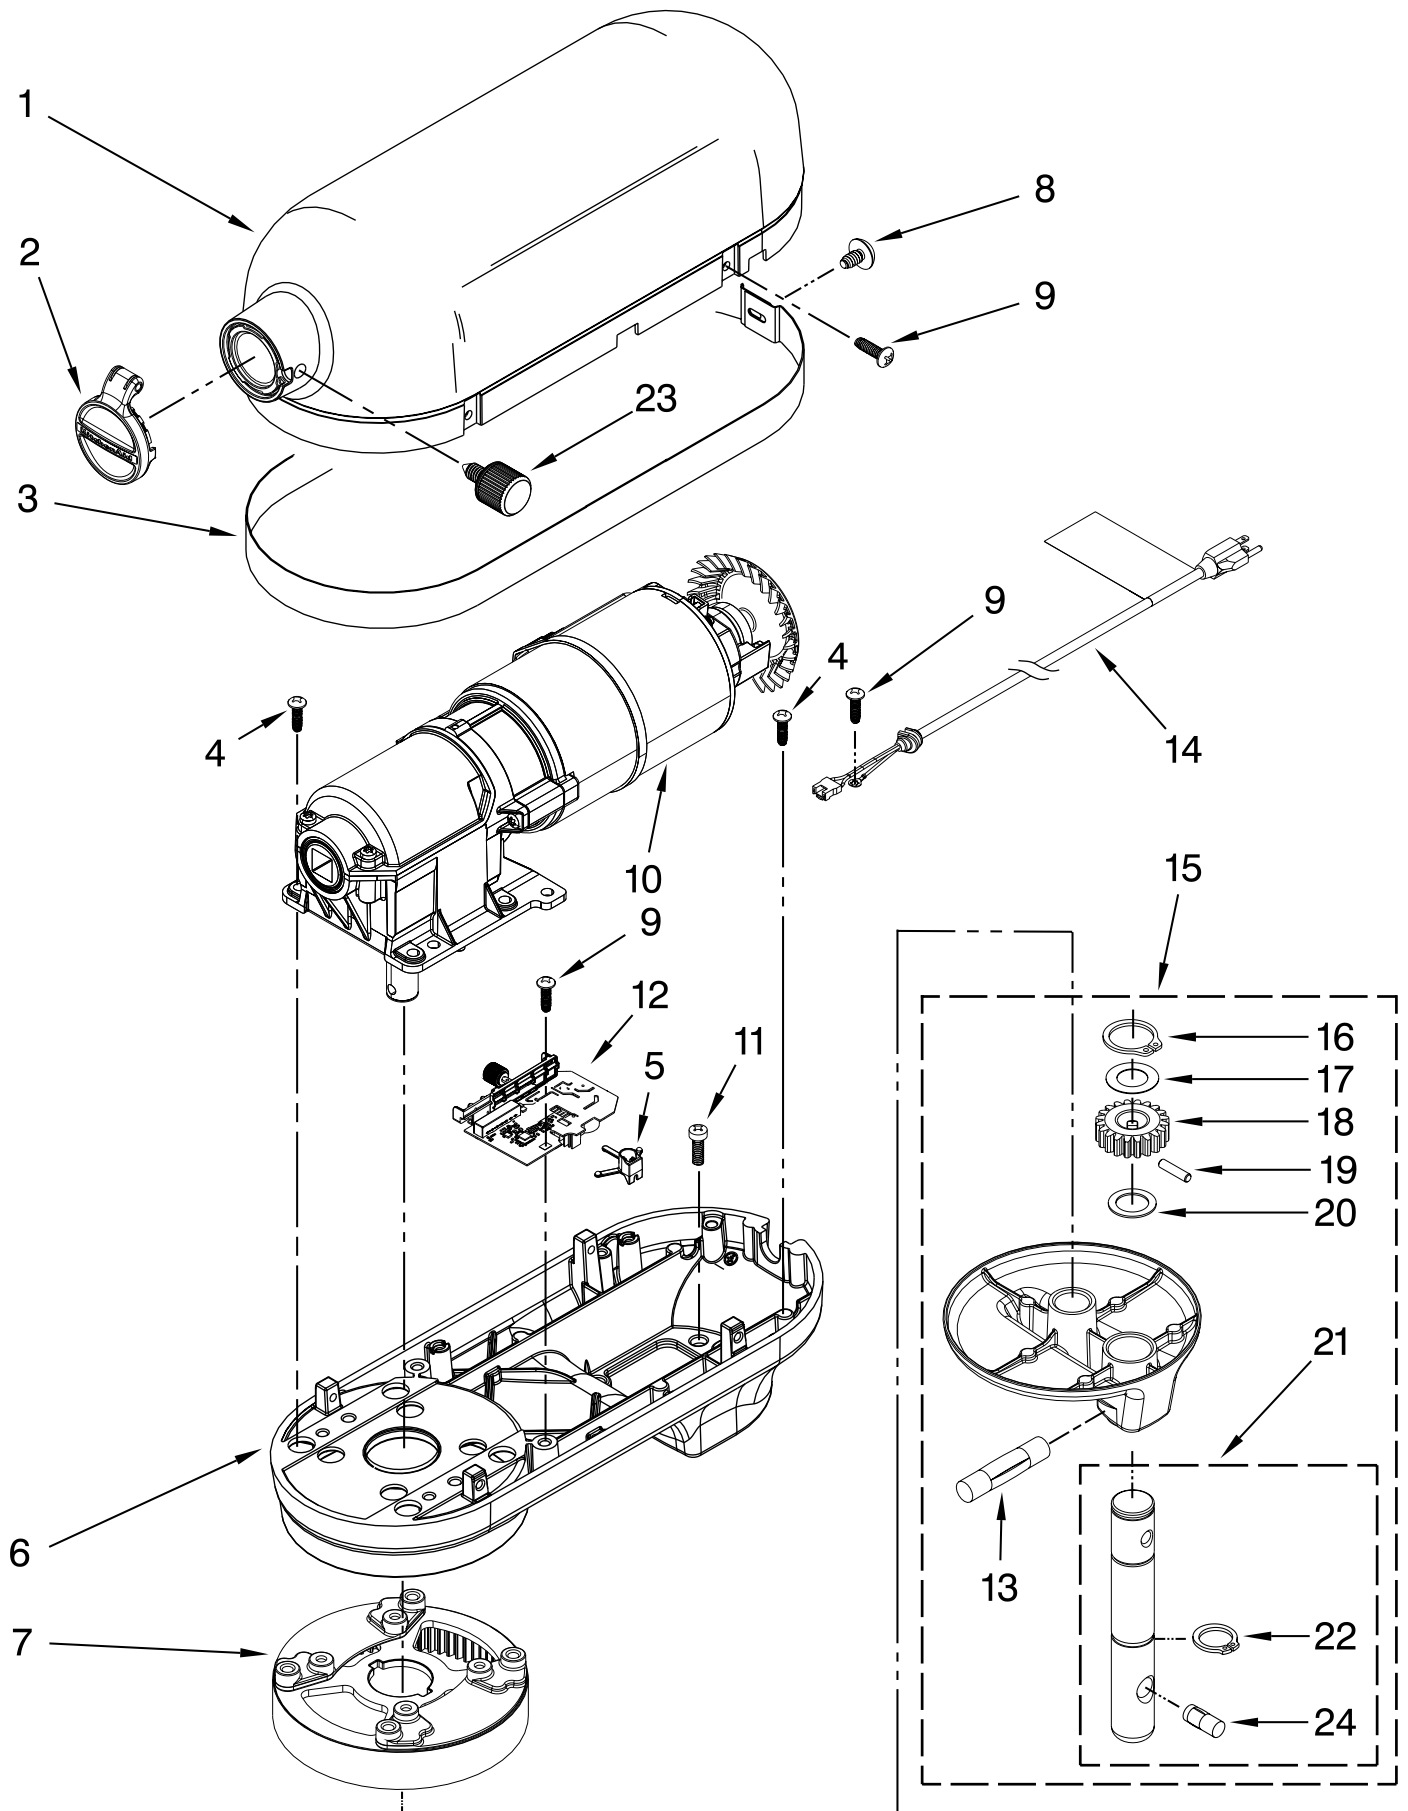

PARTS LIST

for

KitchenAid®

7 QT. STAND MIXER

RESIDENTIAL – BOWL LIFT

MODELS:

KSM7581WH0 (White)
KSM7581CA0 (Candy Apple)
KSM7581BZ0 (Black Storm)
KSM7581MS0 (Medallion Silver)

FOR CUSTOMER SATISFACTION ALWAYS USE
FACTORY SPECIFICATION PARTS

CASE, GEARING AND PLANETARY UNIT

For Model: KSM7581_0

FOR ORDERING INFORMATION REFER TO PARTS PRICE LIST

CASE, GEARING AND PLANETARY UNIT

For Model: KSM7581__0

Illus. No.	Part No.	DESCRIPTION
1	**	Gearcase Motor Housing
2	W10395280	Cap, Attachment Hub, Hinged
3	**	Band, Trim
4	W10351843	Screw
5	W10305968	Holder, Control
6	**	Lower Gearcase
7	W10234493	Gear, Ring & Plate to Planetary
8	3400617	Screw
9	3400814	Screw
10	W10234504	Motor, 120 V Assy w/Transmission
11	3400200	Screw
12	W10234530	Control Assembly
13	W10234531	Pin, Groove
14		Cord, Power
	W10234520	White
	W10338492	Black
15	**	Planetary Assembly
16	9703438	Clip, Retaining
17	9706090	Washer
18	W10234643	Gear, Pinion
19	9707223	Pin, Retaining
20	8533910	Washer
21	9708191	Shaft, Agitator
22	9703680	Clip, Retaining
23		Thumb Screw
	W10360791	Black
24	9704677	Pin, Groove

**Refer To Page 3
Color Variation Parts

BASE AND PEDESTAL UNIT

For Model: KSM7581__0

FOR ORDERING INFORMATION REFER TO PARTS PRICE LIST

BASE AND PEDESTAL UNIT

For Model: KSM7581__0

Illus.	Part	
No.	No.	DESCRIPTION
1		Literature Parts
	W10308004	Use & Care Guide
	W10394312	Repair Parts List
2	9709924	Shield, Pouring
3	W10354778	Bowl, 7 Qt.
4	240185	Pin, Bowl Locating
5	9703474	Latch, Bowl Spring
6	3400018	Screw
7	**	Bowl Support
8	**	Base and Foot Assembly
9	9708649	Foot, Rubber
10	9703307	Clip
11	9706787	Rod, Bowl Lift
12	9237	Spring
13	9703439	Washer
14	8533907	Nut
15	**	Column Assembly
16	W10394561	Beater, Flat
17	W10398839	Hook, Dough
18	9706885	Arm, Bowl Lift
19	W10352664	Whip, Wire
20	9703426	Cam, Adjusting
21	3400863	Screw
22	9706788	Handle, Bowl Lift
23	9703698	Cap, Handle
24	3400200	Screw