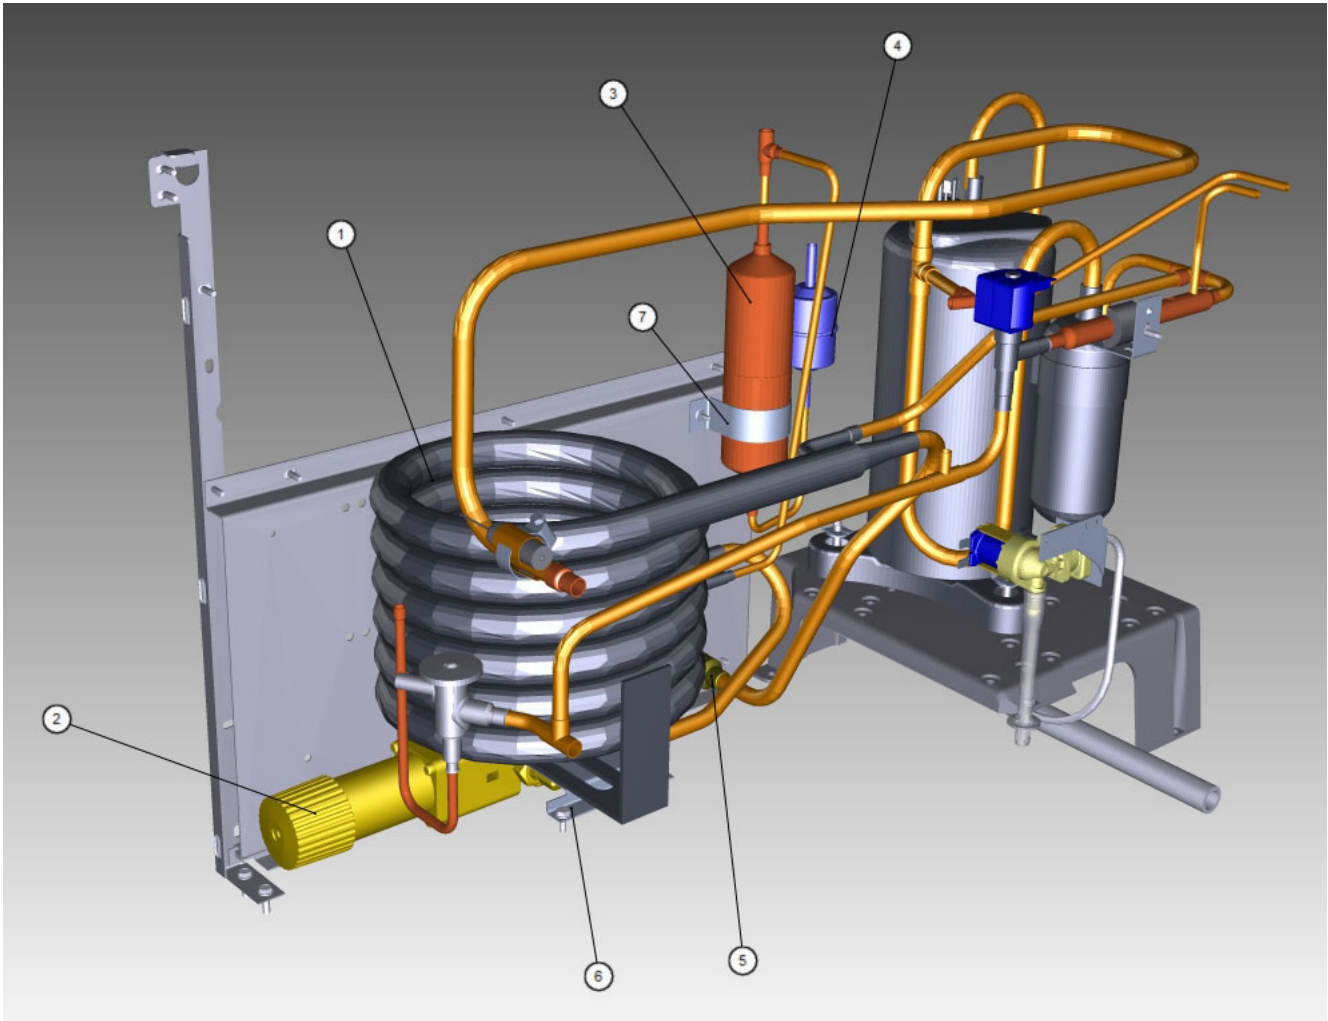

K0600

K0600 Water-cooled Compartment

Parts

Koolaire 30in Water Cooled

K0600

K0600 Water-cooled Compartment

#	PART #	DESCRIPTION	QTY	Note
1	8865333	Water-cooled Condenser		
2	000010620	Water Regulating Valve		
3	000008892	Receiver		
4	8930259	Drier		
5	8706083	Female Wing Adapter - 0.50"		
6	000010604	Receiver Mounting BaseWater Condenser Mounting		
7	6000541	Receiver Strap		
8	5002249	Elbow - 0.5" MF x 0.375" MPT		
9	5202069	Screw - #10-24 x 0.50" HEX		
10	5573419	Washer		
11	5003883	Flare Nut - 0.50"		

Parts

Koolaire 30in Water Cooled