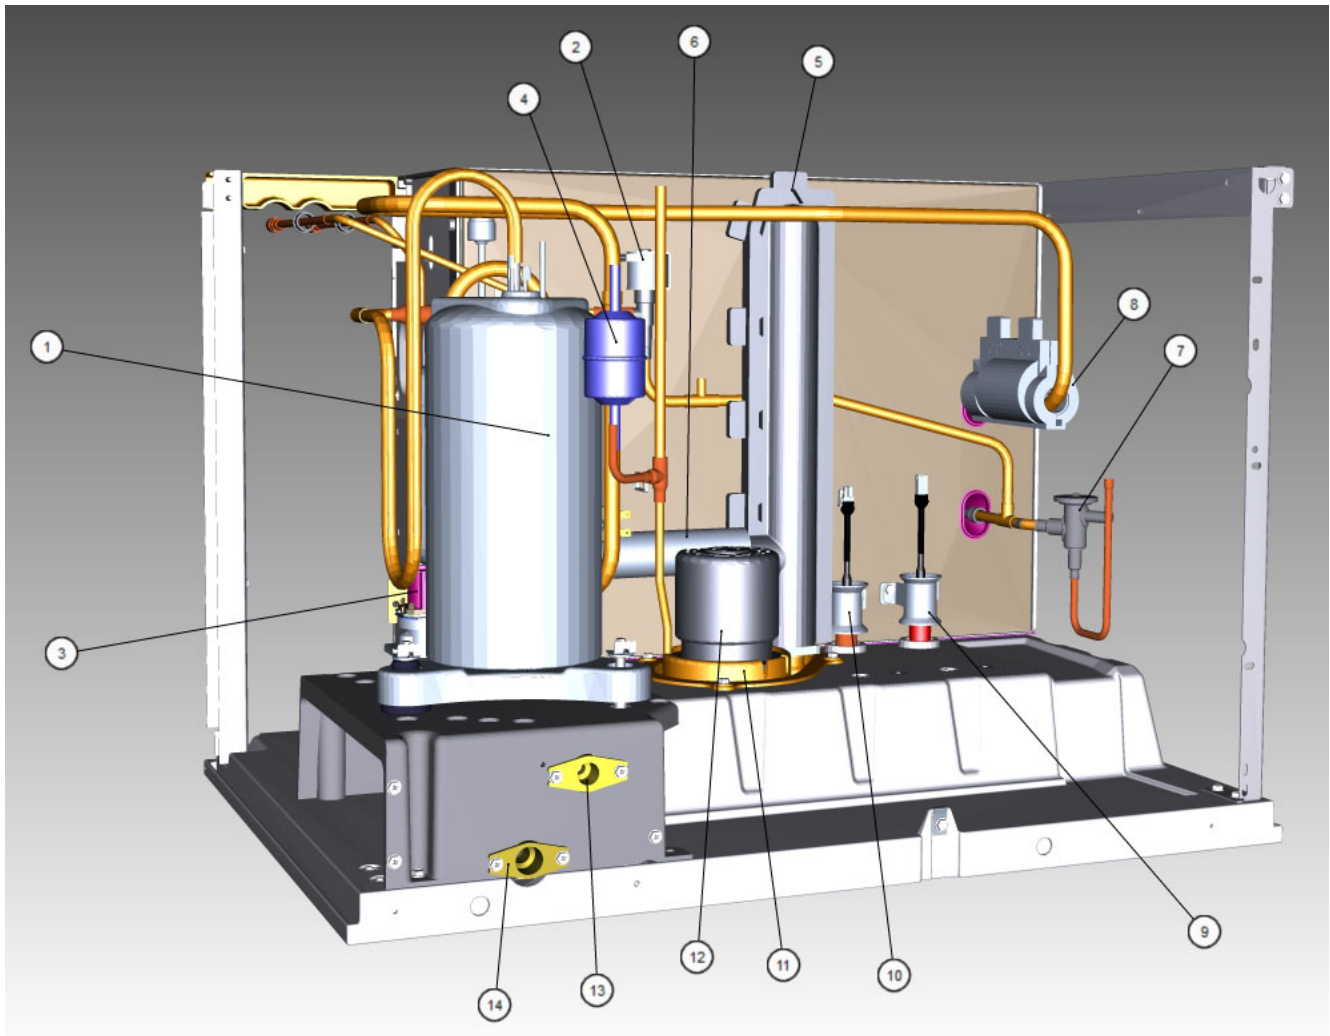

K0600

K0600 Refrigeration Compartment

Parts

Koolaire 30in Ref Comp

K0600

K0600 Refrigeration Compartment

#	PART #	DESCRIPTION	QTY	Note
1		Compressor - See Note for Usage		
1a	000010474	Compressor - Samsung - 208-230V/60 Hz/1 Ph		
1b	000010464	Compressor - Samsung - 230V/50 Hz/1 Ph		
2		Harvest Valve		
2a	000007019	Solenoid Valve with Electrical Coil - 208-230V/50-60 Hz		
2b	000005157	Danfoss Solenoid Valve Coil Only - 230V/50-60 Hz		[1]
3		Water Dump Valve		
3a	000001768	Water Dump Valve - 208-230V/50-60 Hz		
3b	6058459	Water Dump Valve Mounting Bracket		
3c	4420383	Clear Tubing - 0.625" ID		
4	8930259	Drier		
5, 6	000003405	Insulated Tube		[2]
7	000012224	Expansion Valve		
7a	4013299	Valve Insulation Boot - Body		
8	000002719	Valve Insulation Boot - Bulb		
9	000012651	Ice Thickness Float		
9a	000010630	Bracket - Ice Thickness Float		
10	000012649	Harvest Float		
10a	000010818	Bracket - Harvest Float		
11	000010244	Water Pump Mount		
12		Water Pump - See Note for Usage		
12a	2007399	Water Pump - 230V/60 Hz		
12b	8252109	Water Pump - 230V/50 Hz		[3]
13	8706093	Female Wing Adapter - 0.375"		
14	8706133	Female Wing Adapter - 0.50"		
15	000009122	Water Inlet Valve - 208-230V/50-60 Hz		
15a	4010439	Tubing - Water Inlet Valve		[4]
15b	1360989	Connector - Water Inlet Valve		
16	5650609	Snap Clamp - 1.0" ID		
17	5650709	Snap Clamp - 0.799"/0.899" ID		
18	000001382	Vinyl Tubing 0.625" ID		
18a	6038831	Insulation 0.88 ID X 0.25W X 13.50L		
19	1360961	Male Connector		
20	5650529	Clamp - Expansion Valve Bulb		
21	3000833	Strap - Expansion Valve Bulb - 0.375"		
22	5202069	Screw - #10-24 x 0.50" HEX		
23	000008346	Compressor Base		
24	000011505	Terminal Cover		
24a	000011506	Terminal Cover Gasket		
24b	000010854	Terminal Cover Nut		

PART NOTES:

- [1] - \pages from 000005156_02.jpg" width=266 height=183>
- [2] - insulated vinyl tubing from distribution tube to water pump dump valve
- [3] - 230V/50 Hz
- [4] - \pages from 401043_05.jpg" width=1797 height=2238>

Parts