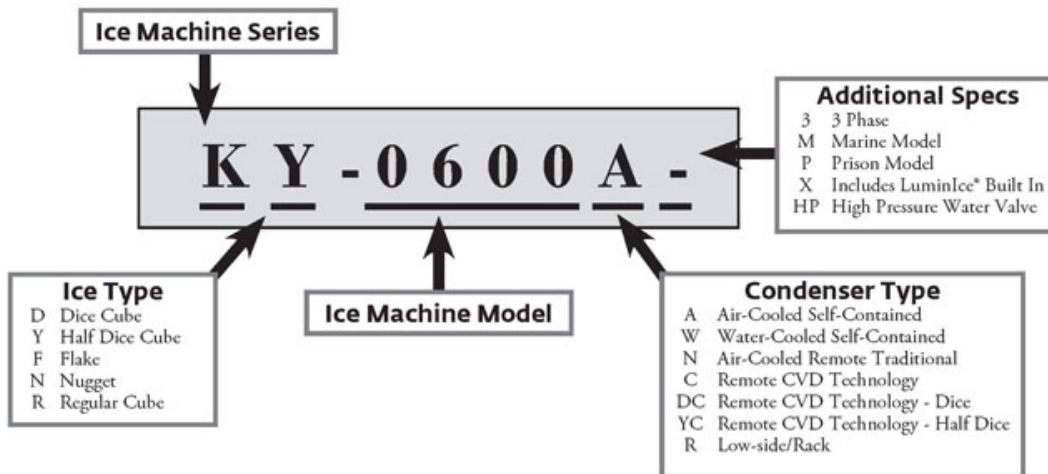

Manitowoc Foodservice

HOW TO READ A MODEL NUMBER

TABLE OF CONTENTS

K0600	
Parts	
K0600 Control Box	1
K0600 Evaporator Compartment	3
K0600 Refrigeration Compartment	5
K0600 Air-cooled Compartment	7
K0600 Water-cooled Compartment	9
K0600 Panels	11

K0600

K0600 Control Box

Parts

Koolaire 30in Control Box

K0600

K0600 Control Box

#	PART #	DESCRIPTION	QTY	Note
1	040002007	Control Board		
1a	000012211	3.5 amp Ceramic Fuse		
1b	4302253	Control Board Mounting Supports		
2		Run Capacitor - See Note for Usage		
2a	000000028	Run Capacitor - 208-230V/60 Hz/1 Ph		[1]
2b	2010133	Run Capacitor - 50 Hz		[2]
2c	000010711	Bracket - Run Capacitor		
3	2006599	Contactora - 230V/50-60 Hz/1 Ph		
4	8373263	Refrigeration Service Valve Assembly		
5	000011170	Manifold Strainer		
5a	000011055	Manifold Strainer - Bracket		
6	000008816	High Pressure Cut-out		
7	000010617	Control Box		
8	000012138	Control Box Cover		
9	2501409	Bushing - 0.875"		
10	2500019	Bushing - 1.187"		
11	2502189	Bushing - 0.625"		
12	5202169	Screw - #10-24 x 0.50" Ground		
13	2007939	Toggle Switch		
14		Wiring Harnesses		
14a	000010265	Control Box Wiring Harness - 230V/60 Hz/1 Ph		
14b	000010599	Control Box Wiring Harness - 230V/50 Hz/1 Ph		
14c	000011182	Wiring Harness - Compressor		
14d	000010724	Wiring Harness - Toggle Switch		
14e	000010511	Wiring Harness - Float Switch to Control Box		
14f	000007185	Wiring Harness - Compressor Compartment - Air-cooled		
14g	000007177	Wiring Harness - Compressor Compartment - Water-cooled		