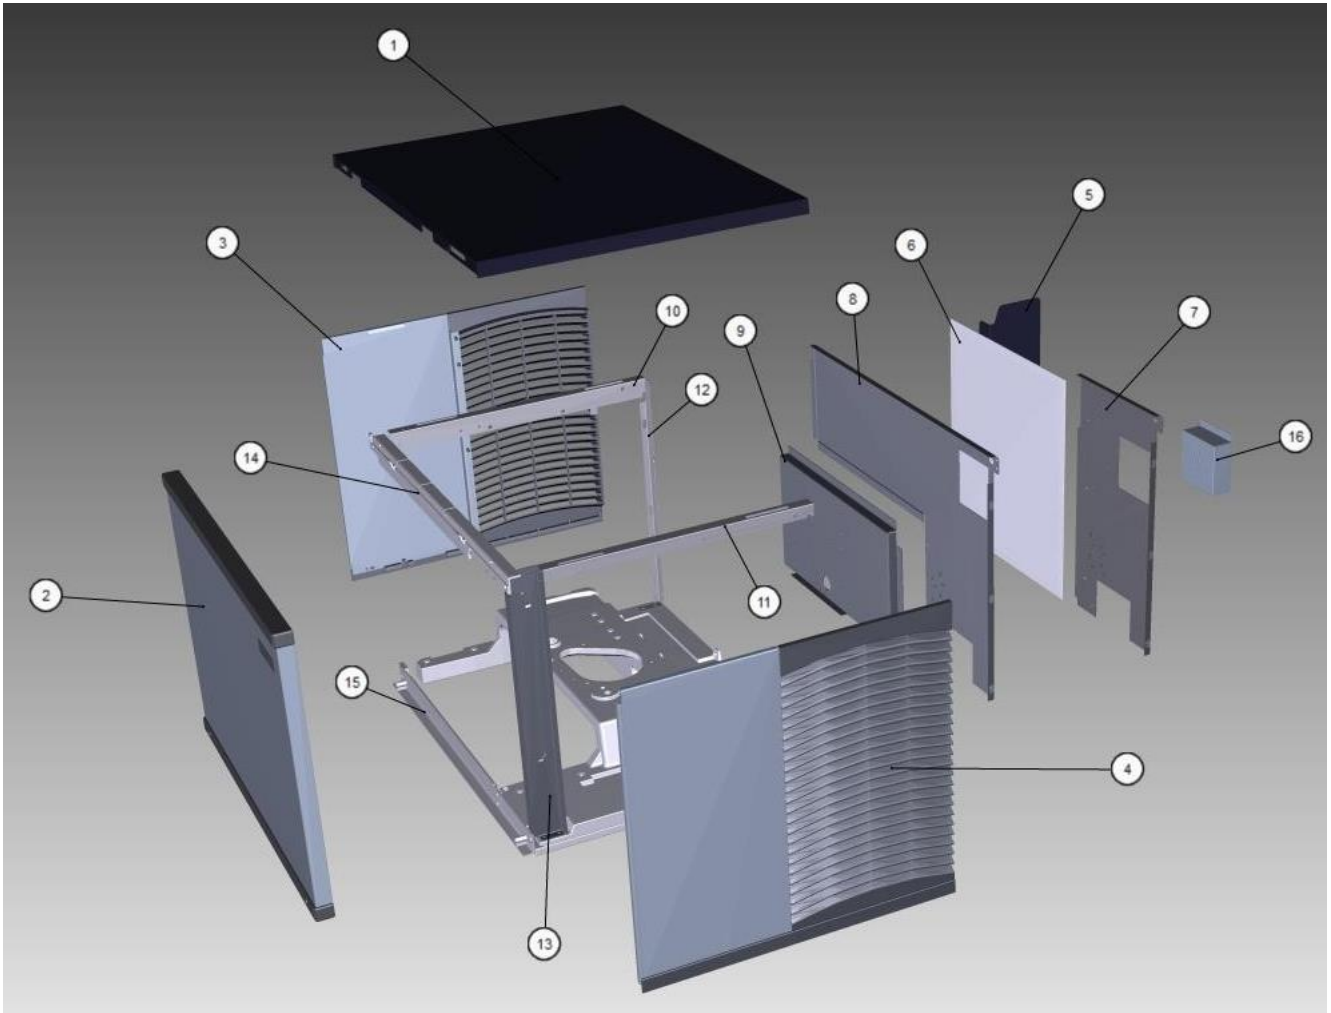

K0600

K0600 Panels

Parts

Koolaire Panels

K0600

K0600 Panels

#	PART #	DESCRIPTION	QTY	Note
1	000010523	Top Cover		
2	000012139	Front Panel		
3	000011271	Right Side Panel		
4	000011272	Left Side Panel		
5	000007314	Air Baffle Assembly		
6	3005569	Air Filter		
7	000011086	Back Panel - Air-cooled		
8	000011092	Back Panel - Water-cooled		
9	000010603	Back Coupling Panel - Water-cooled/Remote		
10	6068649	Left Top Channel		
11	6062579	Right Top Channel		
12	000011100	Left Corner Post		
13	000011326	Right Corner Post		
14	000010269	Front Top Support		
15	000010268	Bottom Door Frame		
16	6067289	Rear Connection Box		
16a	6067299	Cover - Rear Connection Box		
17	2006143	Terminal Block - 50 Hz - 3 Pole		
18	000012225	Cartoning