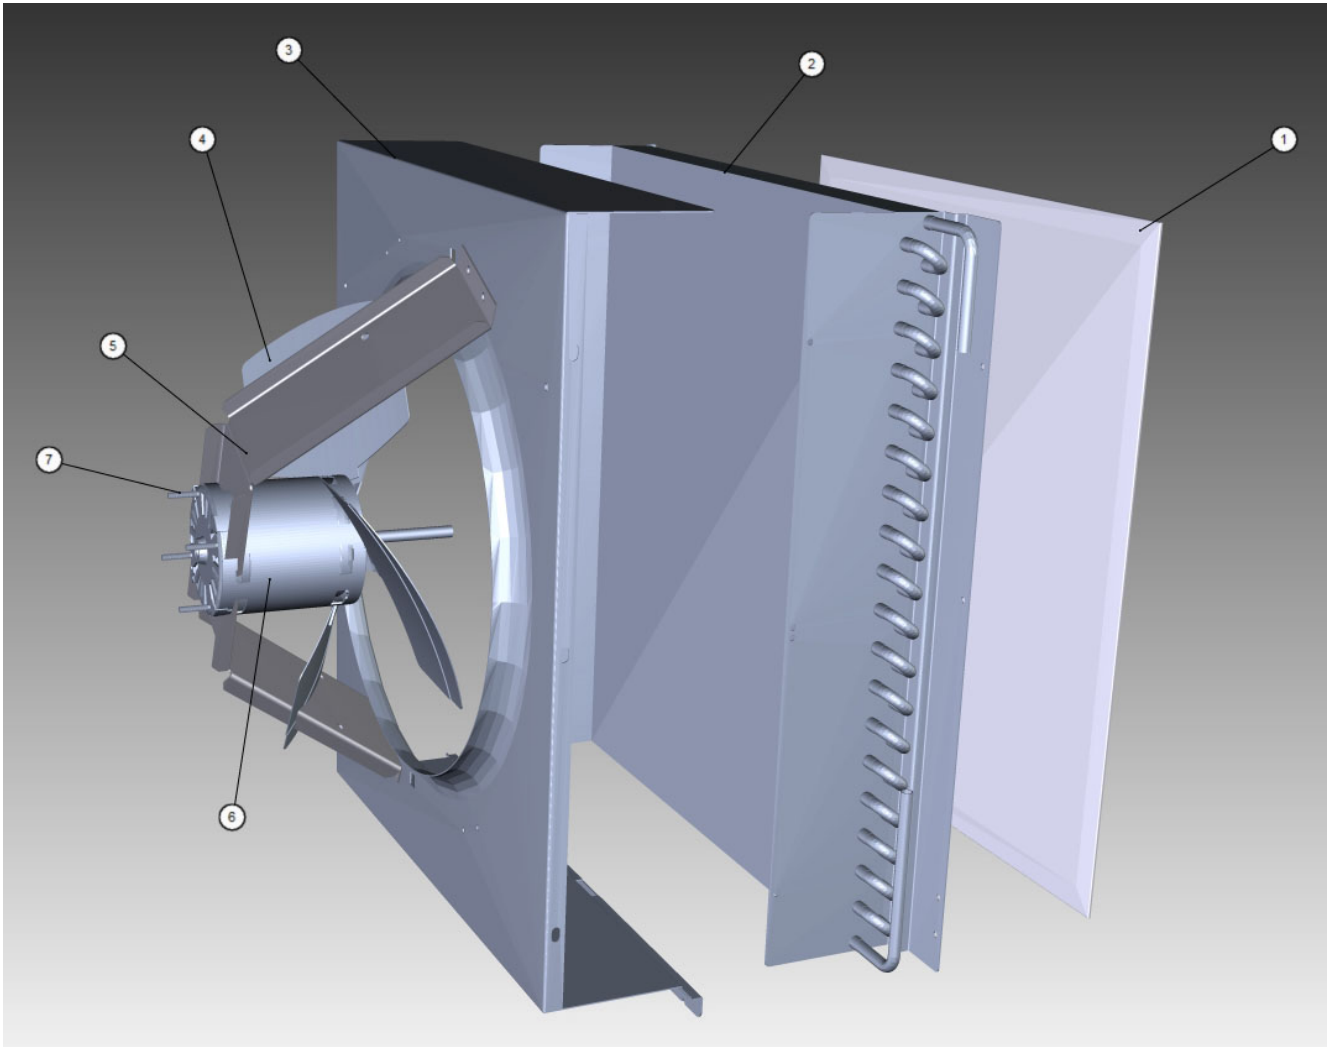

K0600

K0600 Air-cooled Compartment

Parts

Koolaire 30in Air Cooled

K0600

K0600 Air-cooled Compartment

#	PART #	DESCRIPTION	QTY	Note
1	3005569	Air Filter		
2	000008868	Air Condenser		
3	000002485	Fan Shroud		
4	2416203	Fan Blade		
5	6061869	Fan Motor Bracket		
6	2412939	Fan Motor 208-230V/50-60 Hz		
7		Fan Motor Mounting		
7a	5033589	Mounting - Screw		
7b	000000936	Mounting - NutMounting -		
8	5202069	Screw - #10-24 x 0.50" HEX		
9	000008830	Fan Cycle Control		

Parts

Koolaire 30in Air Cooled