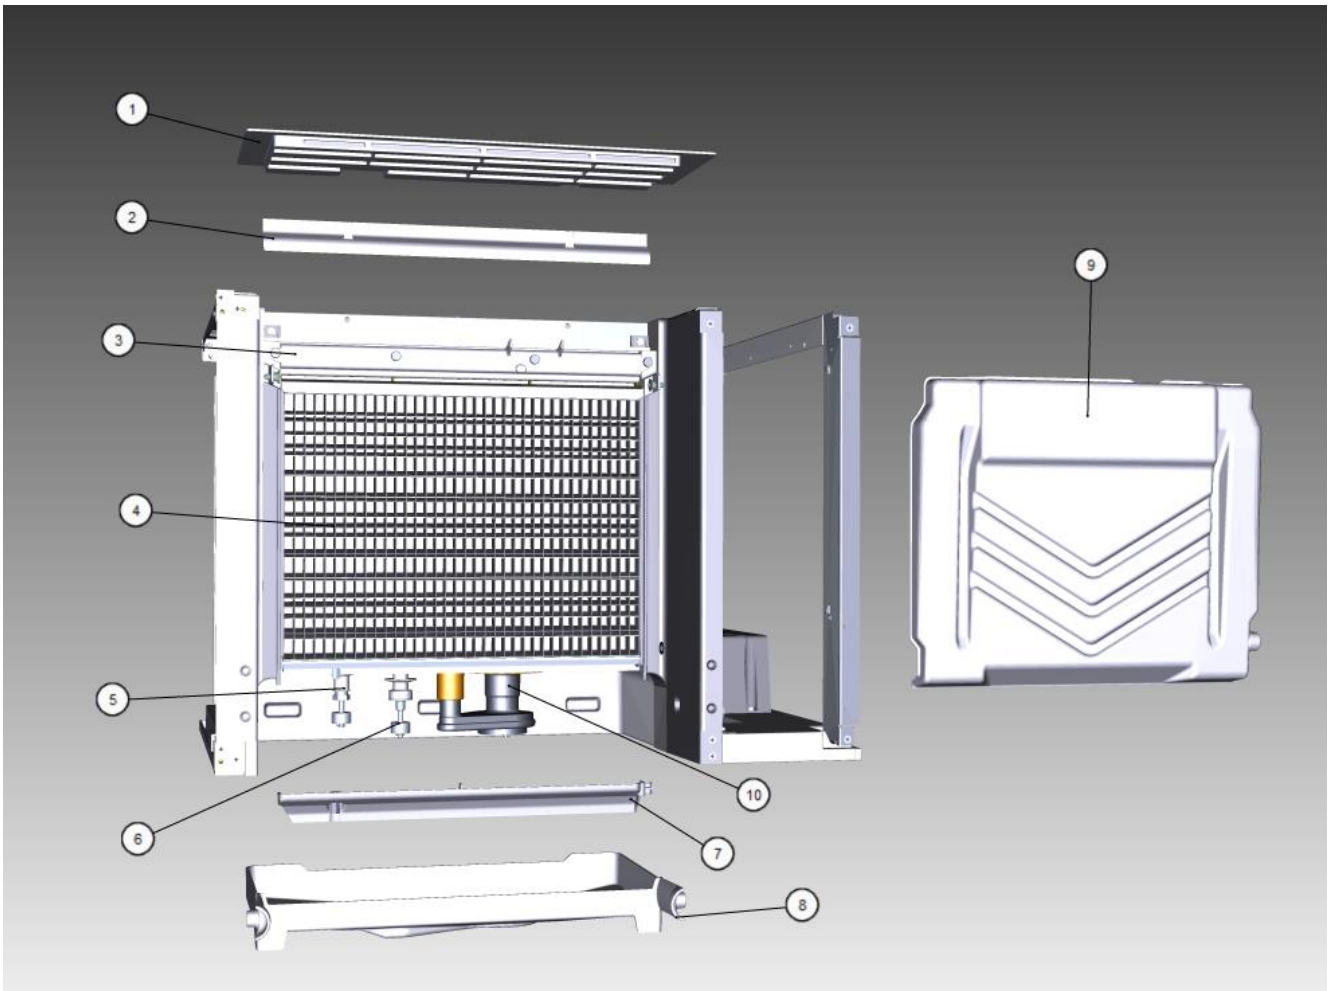

K0600

K0600 Evaporator Compartment

Parts

Koolaire 30in Evap Comp

K0600

K0600 Evaporator Compartment

#	PART #	DESCRIPTION	QTY	Note
1	000009055	Foodzone Seal Panel		
2	4008469	Evaporator Top Filler Panel		
2a	5202099	Screw - #10-24 x 0.50" PHIL		
3	7602193	Water Distribution Tube - 30" L		
3a	5004799	Thumbscrew SS - #8-32 x 0.375"		
3b	5004629	O-Ring - 0.125" ID		
4		Evaporator Assembly		
4a	7602839	Evaporator - Dice Cube		
4b	7602849	Evaporator - Half Dice Cube		
4c	5004619	Screw - #12-16 x 0.687"		
5	000012651	Ice Thickness Float		
5a	000010630	Bracket - Ice Thickness Float		
6	000012649	Harvest Float		
6a	000010818	Bracket - Harvest Float		
7	7602213	Water Diverter - 30" Models		
7a	5305123	Thumbscrew SS - #8-32 x 0.44"		
8	000010828	Water Trough		
9	4010979	Water Curtain		
10		Water Pump - See Note for Usage		
10a	2007399	Water Pump - 230V/60 Hz		
10b	8252109	Water Pump - 230V/50 Hz		[1]
10d	000010244	Water Pump Mount		
10e	5004659	Water Pump Base O-Ring - 4.00" ID		
10f	5004679	Water Pump Outlet O-Ring - 0.875" ID		
11	000010510	Magnetic Bin Switch		
12	7602203	Evaporator Top Frame Assembly		

PART NOTES:

[1] - 230V/50 Hz