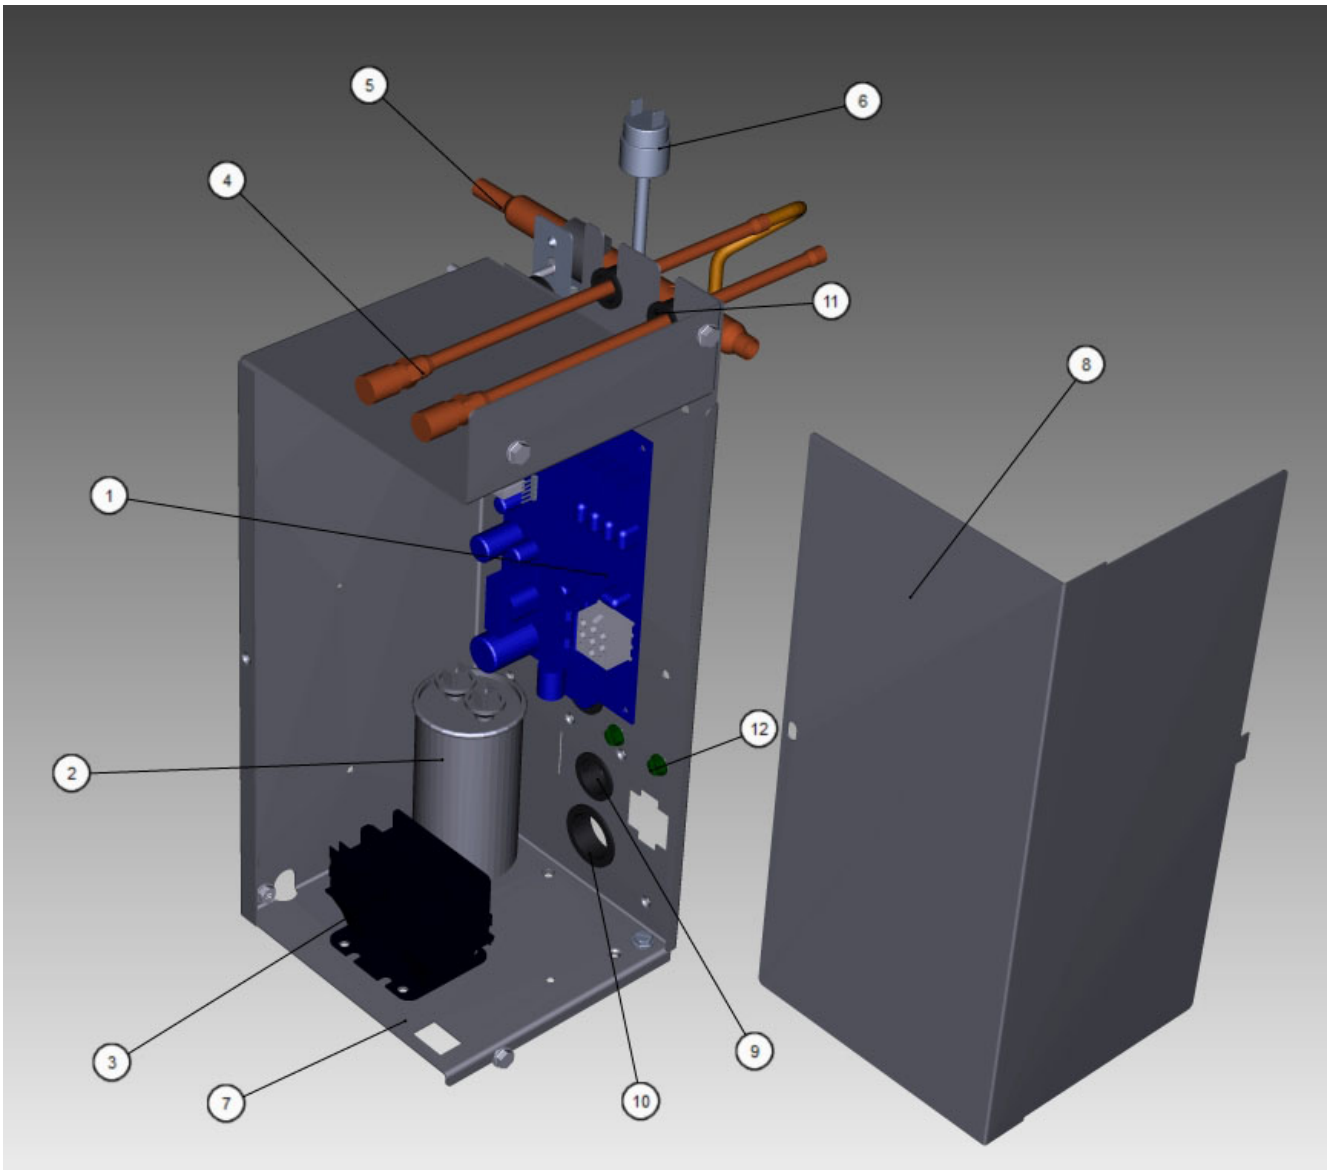

Manitowoc Foodservice

HOW TO READ A MODEL NUMBER

TABLE OF CONTENTS

K0600	
Parts	
K0600 Control Box	1
K0600 Evaporator Compartment	3
K0600 Refrigeration Compartment	5
K0600 Air-cooled Compartment	7
K0600 Water-cooled Compartment	9
K0600 Panels	11

K0600

K0600 Control Box

Parts

Koolaire 30in Control Box

K0600

K0600 Control Box

#	PART #	DESCRIPTION	QTY	Note
1	040002007	Control Board		
1a	000012211	3.5 amp Ceramic Fuse		
1b	4302253	Control Board Mounting Supports		
2		Run Capacitor - See Note for Usage		
2a	000000028	Run Capacitor - 208-230V/60 Hz/1 Ph		[1]
2b	2010133	Run Capacitor - 50 Hz		[2]
2c	000010711	Bracket - Run Capacitor		
3	2006599	Contactora - 230V/50-60 Hz/1 Ph		
4	8373263	Refrigeration Service Valve Assembly		
5	000011170	Manifold Strainer		
5a	000011055	Manifold Strainer - Bracket		
6	000008816	High Pressure Cut-out		
7	000010617	Control Box		
8	000012138	Control Box Cover		
9	2501409	Bushing - 0.875"		
10	2500019	Bushing - 1.187"		
11	2502189	Bushing - 0.625"		
12	5202169	Screw - #10-24 x 0.50" Ground		
13	2007939	Toggle Switch		
14		Wiring Harnesses		
14a	000010265	Control Box Wiring Harness - 230V/60 Hz/1 Ph		
14b	000010599	Control Box Wiring Harness - 230V/50 Hz/1 Ph		
14c	000011182	Wiring Harness - Compressor		
14d	000010724	Wiring Harness - Toggle Switch		
14e	000010511	Wiring Harness - Float Switch to Control Box		
14f	000007185	Wiring Harness - Compressor Compartment - Air-cooled		
14g	000007177	Wiring Harness - Compressor Compartment - Water-cooled		