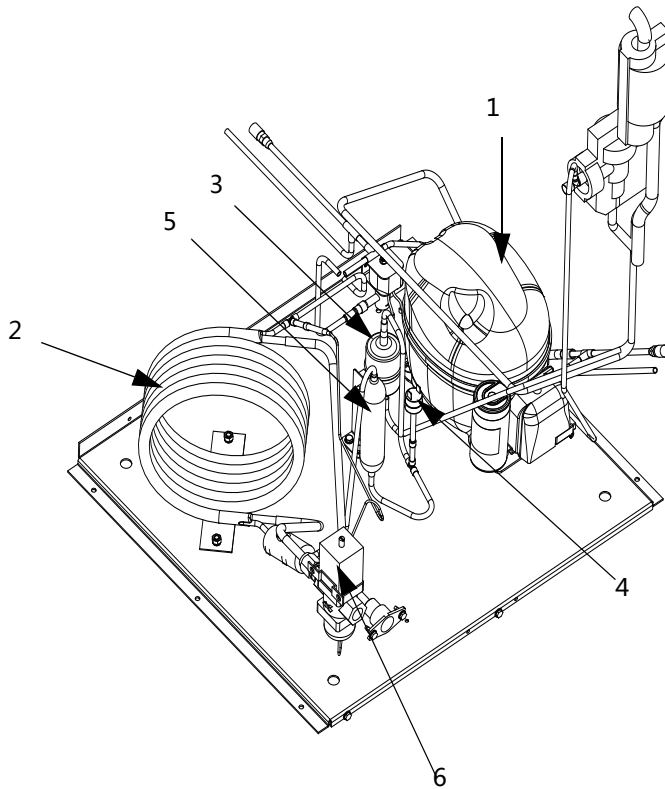

UG50REFRIGERATION COMPARTMENT – WATER-COOLED

DESCRIPTION

1	Compressor (Refer to COMMON PARTS Page)	.....
2	Water Condenser	.....
3	Liquid Line Drier	.....
4	HPCO (not shown)	.....
5	Receiver	.....
6	Water Regulating Valve	.....

PART NO.

Miscellaneous – Brackets, Screws, etc.

7	Adapter 1/2 NPTF	.....
8	Water Regulating Valve Bracket	.....

Page 4
82-5252-9
82-5215-9
2001243
8252519
8372103

8706103
6068971