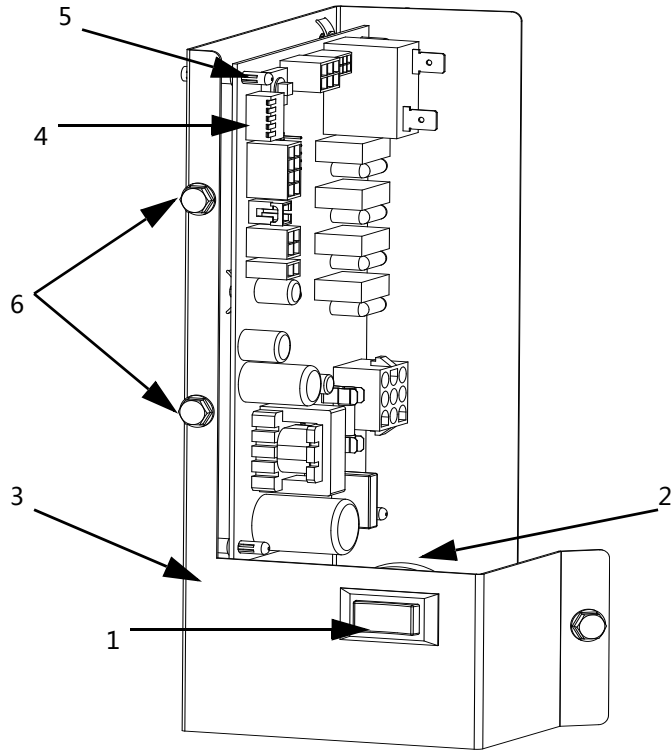

Ice Machine Parts List for Series UG050 Models

UG050A

UG050W

UG50 CONTROL BOX

DESCRIPTION

	DESCRIPTION	PART NO.
1	Toggle Switch	2301513
2	Bushing,SB1500-21/2240	2500133
3	Control Box	
	a. 115V,230V/50-60Hz, UG050A	040002335
	b. 230V/50Hz, UG050W	040003035
4	Control Board	040002984
	Miscellaneous – Brackets, Screws, etc.	
5	Control Board Mounting Supports	4302253
6	Screw	5202323
7	Control Box cover(Not Shown)	
	a. 115V,230V/50-60Hz, UG050A	040002336
	b. 230V/50Hz, UG050W	040003036
8	Wiring Harness, Main	
	a. 115V,230V/50-60Hz,	040003491
	b. 230V/50Hz, UG050W	040004045
9	Wiring Harness, Toggle Switch	040003438
10	Jump Wire (Not Shown)	
	a. 230V/50,UG050A	040003063
	b. 230V/60,UG050A	040003433
	c. 115V/60,UG050A	040003437
	d. 230V/50,UG050W	040003069

UG50 EVAPORATOR ASSEMBLY

DESCRIPTION

	DESCRIPTION	PART NO.
1	Evaporator Assembly	
	a. Standard	7602353
2	Spray Bar Assembly	040004368
	a. Insert (each)	4008779
	b. Cap (each)	4008769
	c. O-ring	5004639
3	Ice Ramp	040003479
4	Evaporator Housing Assembly	040003480
5	Water Level NTC Thermistor	040003054
6	Tubing (Water Pump Out)	000000943
7	Standpipe Assembly	
	a. Standpipe	4010379
	b. Plug	040000096
8	Curtain Assembly(6 pieces)	
	a. Paddle	040003482
	b. Rod	040000943
	c. Cover.evap/Hanger	040003481
Miscellaneous – Brackets, Screws, etc.		
9	Spray Bar Clamp	5650649
10	Water Inlet Diverter	6072481