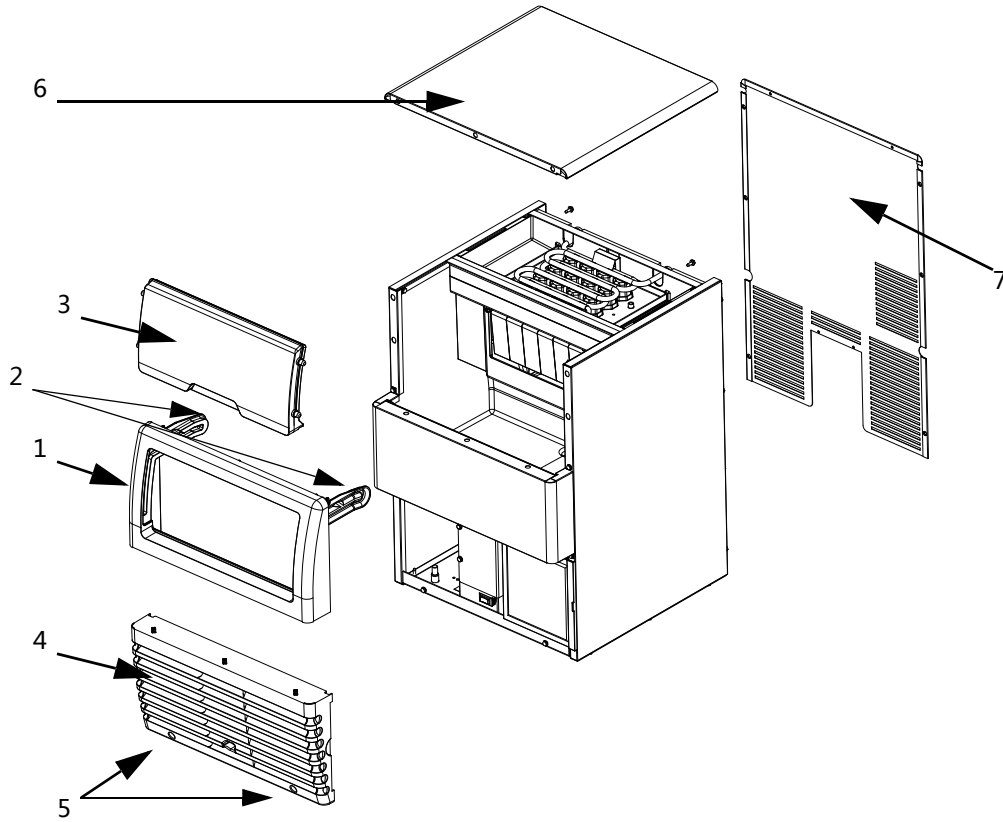

UG50 EVAPORATOR ASSEMBLY

DESCRIPTION

	DESCRIPTION	PART NO.
1	Evaporator Assembly	
	a. Standard	7602353
2	Spray Bar Assembly	040004368
	a. Insert (each)	4008779
	b. Cap (each)	4008769
	c. O-ring	5004639
3	Ice Ramp	040003479
4	Evaporator Housing Assembly	040003480
5	Water Level NTC Thermistor	040003054
6	Tubing (Water Pump Out)	000000943
7	Standpipe Assembly	
	a. Standpipe	4010379
	b. Plug	040000096
8	Curtain Assembly(6 pieces)	
	a. Paddle	040003482
	b. Rod	040000943
	c. Cover.evap/Hanger	040003481
Miscellaneous – Brackets, Screws, etc.		
9	Spray Bar Clamp	5650649
10	Water Inlet Diverter	6072481

UG50 REFRIGERATION COMPARTMENT – AIR-COOLED

DESCRIPTION

	DESCRIPTION	PART NO.
1	Compressor (Refer to COMMON PARTS Page)	Page -4
2	Air Condenser	040002578
3	Baffle - Air Condenser	040002544
4	Hot Gas Valve	
	a. Hot Gas Valve 230/50-60/1 Ph	040000690
	Hot Gas Valve Coil Only 230/50-60/1 Ph	040000103
	b. Hot Gas Valve 115/60/1 Ph	040000689
	Hot Gas Valve Coil Only 115/60/1 Ph	040000101
5	Line Drier	8252169
6	Liquid Line NTC Thermistor	040003056
7	Fan Motor	
	a. 230/50-60 Hz	2000213
	b. 115V/60 Hz	2000223
	c. Fan Blade	3005653
	Miscellaneous – Brackets, Screws, etc.	
8	Fan Shroud	040002339
9	Fan Motor Mounting Bracket	040002341
10	SCR, STL PH 23 TC-M4X13MM(bracket to fan shroud)	5004499
11	Nut ,STL, Hex-Reg, M4 X 0.7 (motor to bracket)	5005513

UG50REFRIGERATION COMPARTMENT – WATER-COOLED

DESCRIPTION

1	Compressor (Refer to COMMON PARTS Page)
2	Water Condenser
3	Liquid Line Drier
4	HPCO (not shown)
5	Receiver
6	Water Regulating Valve

PART NO.

Miscellaneous – Brackets, Screws, etc.

7	Adapter 1/2 NPTF
8	Water Regulating Valve Bracket

Page 4
82-5252-9
82-5215-9
2001243
8252519
8372103

8706103
6068971

UG50 PANELS

Door – Gray

1	Frame	040003734
2	Door Track Assembly	040004090
3	Door Assembly	040003738
4	Grill (Not Including Air Filter)	040002577
5	Grill Screws (5 x 13 mm)	5004499
6	Top Cover	6056019
7	Back Panel	040003594
8	Leg Leveler	5005253
9	Air Filter (Not Shown)	040004372