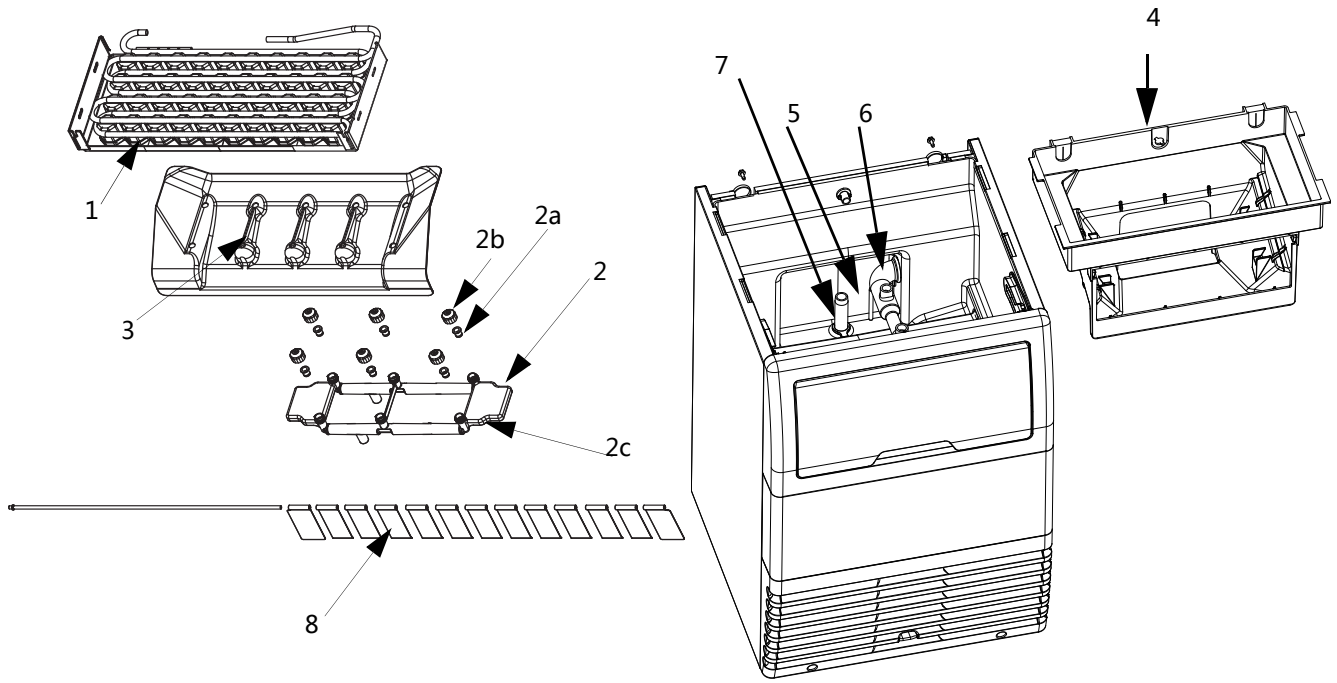

Ice Machine Parts List for Series UG050 Models

UG050A

UG050W

UG50 CONTROL BOX

DESCRIPTION

	DESCRIPTION	PART NO.
1	Toggle Switch	2301513
2	Bushing,SB1500-21/2240	2500133
3	Control Box	
	a. 115V,230V/50-60Hz, UG050A	040002335
	b. 230V/50Hz, UG050W	040003035
4	Control Board	040002984
	Miscellaneous – Brackets, Screws, etc.	
5	Control Board Mounting Supports	4302253
6	Screw	5202323
7	Control Box cover(Not Shown)	
	a. 115V,230V/50-60Hz, UG050A	040002336
	b. 230V/50Hz, UG050W	040003036
8	Wiring Harness, Main	
	a. 115V,230V/50-60Hz,	040003491
	b. 230V/50Hz, UG050W	040004045
9	Wiring Harness, Toggle Switch	040003438
10	Jump Wire (Not Shown)	
	a. 230V/50,UG050A	040003063
	b. 230V/60,UG050A	040003433
	c. 115V/60,UG050A	040003437
	d. 230V/50,UG050W	040003069

UG50 EVAPORATOR ASSEMBLY

DESCRIPTION

	DESCRIPTION	PART NO.
1	Evaporator Assembly	
	a. Standard	7602353
2	Spray Bar Assembly	040004368
	a. Insert (each)	4008779
	b. Cap (each)	4008769
	c. O-ring	5004639
3	Ice Ramp	040003479
4	Evaporator Housing Assembly	040003480
5	Water Level NTC Thermistor	040003054
6	Tubing (Water Pump Out)	000000943
7	Standpipe Assembly	
	a. Standpipe	4010379
	b. Plug	040000096
8	Curtain Assembly(6 pieces)	
	a. Paddle	040003482
	b. Rod	040000943
	c. Cover.evap/Hanger	040003481
Miscellaneous – Brackets, Screws, etc.		
9	Spray Bar Clamp	5650649
10	Water Inlet Diverter	6072481