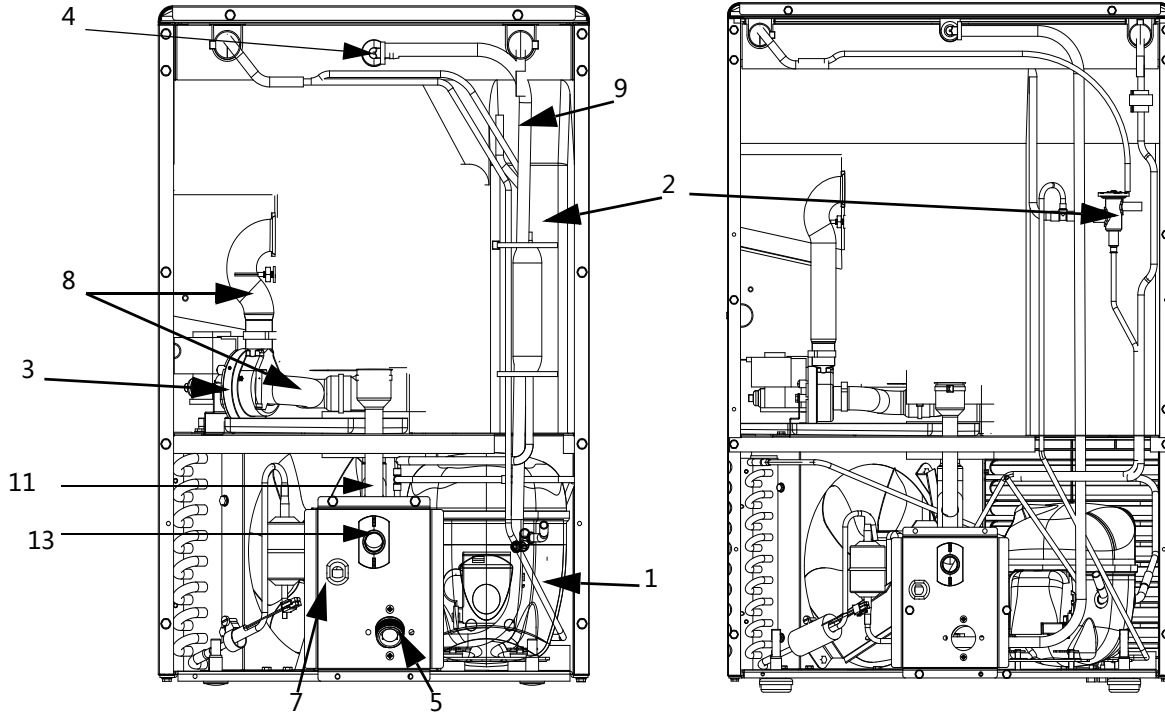

UG50 REFRIGERATION COMPARTMENT – COMMON PARTS

261/116 UG050A

251 UG050A/W

DESCRIPTION

	PART NO.
1 Compressor	
a. Compressor 220-240V 50Hz1 NEK6181GK Embraco	040002777
Relay	040002839
Start Capacitor	040002840
b. Compressor 115/60/1 NF7CLX Danfoss	040000162
Relay	2002043
Start Capacitor	2002033
c. Compressor 230,50/60,1 Danfoss	040000160
Relay	2004873
Start Capacitor	2004863
2 Cap Tube Assembly/Expansion Valve	
a. Cap Tube Assembly(115V/60Hz, UG050A	040004374
b. Cap Tube Assembly(230V/60Hz UG050A	040004373
c. Expansion Valve(230V/50Hz,UG050A/W	040001073
3 Water Pump	
a. 220V/50Hz	000000659
d. 220V/60Hz	000001033
e. 115V/60Hz	000000658
f. Bracket	000000794
4 Evaporator Water Inlet Fitting	040004041
5 Water Inlet Valve	
a. 230/50-60Hz UG050A	040001077
b. 230/50-60Hz UG050W	040001078
c. 115/60Hz UG050A	040004037
d. Mylar Shield	000000827
6 Power Cord	
a. 230/50/1	040001284
b. 230/60/1	040001283
c. 115/60/1	040002464
7 Terminal Block	2512043
Miscellaneous – Brackets, Screws, etc.	
8 Vinyl Tubing	
a. Pump to Spray Bar	000000943
b. Sump to Pump	000000942
c. Clamp	5000493
9 Water Inlet Tubing .375 ID	
a. UG050A	040004049
b. UG050W	000006438
10 Water Supply Hose (not shown)	040001088
11 Bin Drain Tube	040002975
12 Drain Line Clamp	5650733
13 Drain Fitting Barbed	4011289
14 Screw 7 x 7 mm (mounts water inlet valve)	5004429
15 Screw 5 x 13 mm (mounts water pump)	5005023
16 Compressor Mounting	
a. Compressor Mounting Retainer	5648269
b. Compressor Clevis Pin 1/4" x 1"	3712109
c. Compressor Hairpin Clip	5648289
17 Leg	5005253