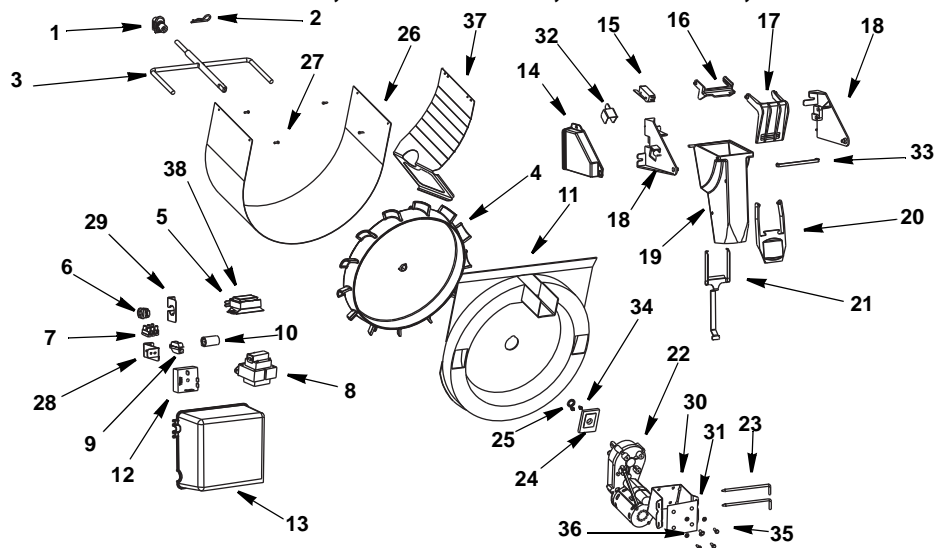

SV-250i

SV & SVi-150/175/200/250 BIN, DRIVE TRAIN, ICE CHUTE, & ELECTRICAL COMPONENTS

The drive train components displayed here are for Front Serviceable Units. Model & serial numbers include the following:

DESCRIPTION

	DESCRIPTION	PART NO.
1	Bushing Mushroom Injection Molded	0101702
2	Coupling Double D	5028475
3	Paddle Wheel Plastic Dbl D	5012544
4	Spacer	5030785
5	Bushing Paddle Wheel Area	5029846
6	Clip Hitch Pin	5012374
7	Pin Retaining	5030743
8	Motor 115V Double D Shaft	5030517
9	Retainer Oil Seal - Kit.	5001819
10	Seal Motor Shaft	N/A
11	Bin Liner	
	a. SV/SVi-150/175	5028147
	b. SV/SVi-200/250	5027740
12	Pin 1/4" X 90 Deg Retaining.	5028693
	a. SS Split Ring	5028715
13	Agitator.	5028476
	Miscellaneous - Brackets, Screw, etc.	
14	Screw 8-32 X 1/2" Knurl Unslotted.	5000711
15	Mount Motor	
	a. SV/SVi-150/175/200	5030951
	b. SV/SVi-250	5030613
16	Screw 1/4-20 X 7/8" Hex Hd	00850917
17	1/4 Lock Washer	0901904
18	Mount Motor Plate (SV/SVi-250 Only)	5030654
19	Bin Liner Support (SV/SVi-250 Only)	5030704