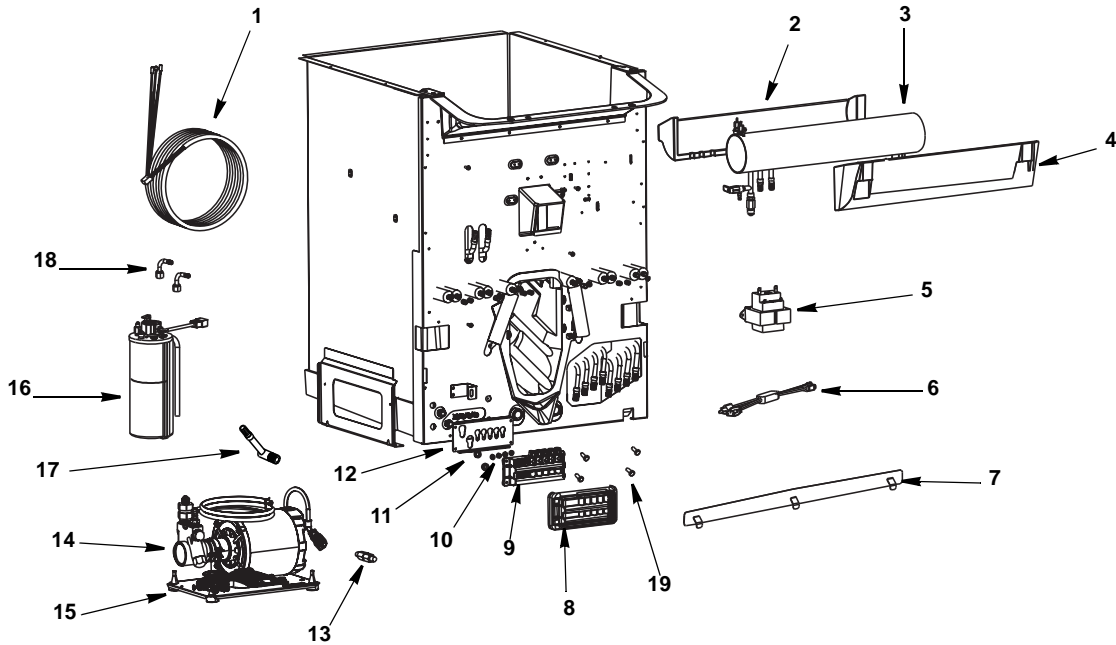

SV & SVi-150/175/200/250 CARBONATORS AND OTHER ELECTRICAL

DESCRIPTION

PART NO.

1 Carb Tank Wiring Harness	
a. Standard	5030670
b. SV/SVi-150/175 CE	020002002
2 Rear IC Tank Foam Container SVi-150/175.	020000321
3 Horizontal Carb Tank Assembly SVi-150/175	
a. Domestic Carb Tank Assembly	5029801
b. CE Version	020002078
4 Front IC Tank Foam Container SVi-150/175	020000322
5 75VA 120V Transformer With Breaker	
a. Standard	5008229
b. SV/SVi-150/175/250 CE	5031013
6 Power Cord SVi-200/250	15-3297
7 Grid Lifter Af With Clips SV/SVi-175	020000634
8 Manifold Insulation	5010332
9 Flex Manifold	
a. 4 Port Kit - SVi150	020001260
b. 5 Port Kit - SVi175, 200, & 250	020001256
10 010 O-ring .239 IO X .070 W	5009080
11 110 O-ring .364 IO X .103 W	5009763
12 Manifold Retaining Plate	020000814
13 Double Check Valve 3/8hb X 3/8hb	19-0979
14 Pump Deck	
a. SV/SVi-200/250 Motor, 115V, 1/3 Hp	15-3120
b. SV/SVi-200/250 Motor, 220V, 1/3 Hp	15-3198
c. SV/SVi-150/175 115V, 1/3 Hp	5029123
d. SV/SVi-150/175 CE Motor, 220V, 50Hz, 1/3 Hp	020002077
15 Liquid Level Control SV/SVi150/175	
a. 120V	00219104
b. 220V	00219105
16 Vertical Carb Tank Assembly SVi-200/250	
a. 115V	5031860
b. 220V	020001080
17 Carbonator Outlet Tube	020000740
18 3/8 Barb Sw/elbow Fitting SVi-200/250	5010781
Miscellaneous - Brackets, Screw, Etc.	
19 Screw 8-32 X 5/8 T410 Tri Lobe SS HH	020000992