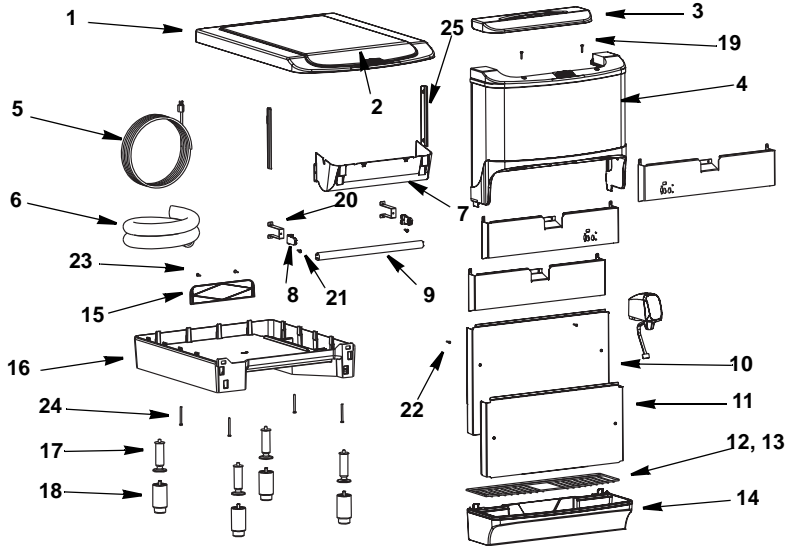

SV & SVi-150/175/200/250 MERCHANDISER, CAPS, LID, SPLASH PANELS, & BASE

DESCRIPTION	PART NO.
1 Lid	
a. SV/SVi-150	5012177
b. SV/SVi-175	5012178
c. SV/SVi-200/250	5012179
2 Sticker "danger Tag"	0301249
3 Manual Fill Ice Lid (Black)	5012116
4 Merchandiser (Frame Top & Bottom, No Medallion)	
a. SV/SVi-150	5012117
b. SV/SVi-150 CE	020002221
c. SV/SVi-175	020000713
d. SV/SVi-175 CE	020002081
e. SV/SVi-200	020000714
f. SV/SVi-250	020000714
g. SV/SVi-250 CE	020002208
5 Cord Electric (Agit Mtr)	5008642
6 Drain Kit	
a. Regular Splash Panel	2602528
b. Extended Splash Panel	5031376
7 Manual Fill Area Lower	5029732
8 Socket End Light	
a. Standard	1001001
b. European	5013617
9 Fluorescent Tube	
a. SV/SVi-150/175 (18")	1000309
b. SV/SVi-200/250 (24")	5012827
10 Panel Splash Ext	
a. SV/SVi-150	5012959
b. SV/SVi-175	5012956
c. SV/SVi-200/250	5013288
11 Panel Splash	
a. SV/SVi-150	5031700
b. SV/SVi-175	5029538
c. SV/SVi-200/250	5012473
12 Grid	
a. SV/SVi-150	5012249
b. SV/SVi-175	5011881
c. SV/SVi-200/250	5012250
13 Reduced Spacing Grid	
a. SV/SVi-150	020002236
b. SV/SVi-175	020001795
c. SV/SVi-200/250	020001796
14 Drain Pan	
a. SV/SVi-150 (23") w/ Gasket	020000156
b. SV/SVi-175 (25") w/ Gasket	5029814
c. SV/SVi-200/250 (30") w/ Gasket	020003697
15 Plate Base Rear Cover	020000408
16 Base	
a. SV/SVi-150	020000185
b. SV/SVi-175	020000739
c. SV/SVi-200/250	020000399
17 Leg 3/8 - 16 X 4	5013595
18 Leg 2" Dia X 4-6" W/ 3/8-16 Stud	020000398
Miscellaneous - Brackets, Screw, Etc.	
19 Screw 8-32 X 7/8" Slit Knurl Black	5007698
20 Bracket Lt Socket	
a. Standard	7050046
b. SV/SVi-150/175 CE	020001447
c. SV/SVi-250 CE	020002220
21 8-32 X 1/2 Flat Head Screw	0900504
22 8-32 X 1/2 Flat Head Screw	5012944
23 Screw #8x3/4" Ph Tr Hd A Blk	5007697
24 12 X 2 1/2 Pan Head Screw	5027731
25 Medallion Support Bracket	5030890