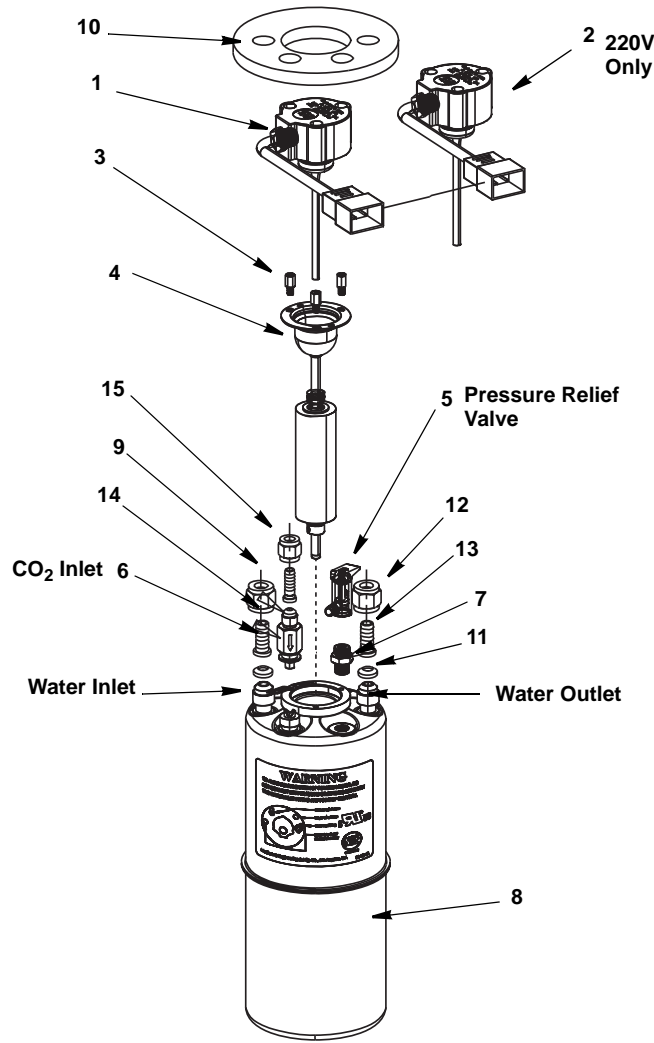

MCCANN'S VERTICAL CARB TANK

43-1600-10
43-1602

DESCRIPTION

1 Assembly Probe 115V	
a. Probe Spare Parts Kit	16-1404
b. Driving Solenoid 115V Electrical, Black Cap	16-2115-41
2 Assembly Probe 220V	
a. Probe Spare Parts Kit	16-1406
b. Driving Solenoid 220V Electrical, Black Cap	16-2220-41
3 Probe Stud	09-1877
4 Probe Float Ring Assembly - 115v/220V	15-1951
5 Pressure Relief Valve - 125 psi with Barb	19-0898
6 Carbonator Single Check Valve - 1/4 Male Flare	00-0868
7 Fitting - .125 NPT X PRV, S.S. Adapter	19-0934
8 Carbonator Assembly - 10" Weld	15-3162
9 Fitting, 1/4 In. Swivel Hose Barb	1701109
10 Insulated Domed Carb	10-2005
Miscellaneous - Brackets, Screw, Etc.	
11 Washer, 3/8" Nylon White	1701115
12 Nut, 3/8 X 9/16 In. Swivel Fitting	1701110
13 Swivel Fitting, 1/4 In. 3/8" Barb	5009025
14 Washer, 1/in. Nylon White	1701113
15 Nut, 1/4 X 3/8 In. Swivel Fitting	1701108