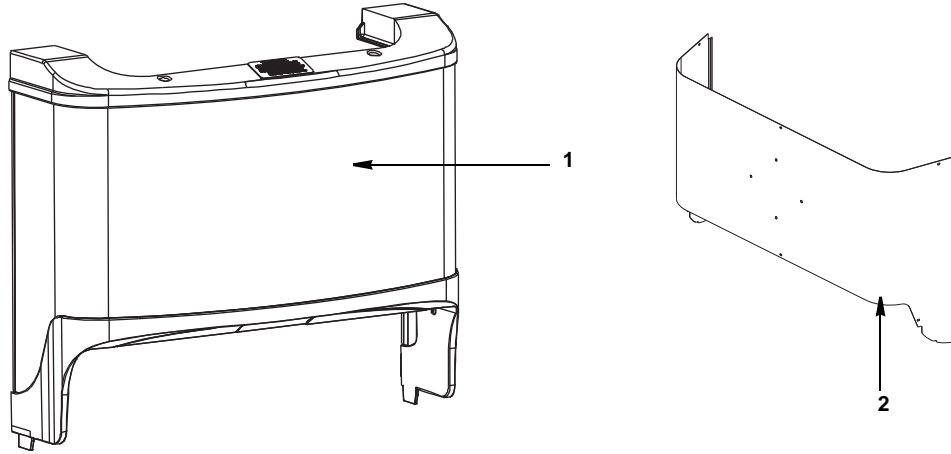

SV & SVi-150/175/200/250 MEDALLIONS

	DESCRIPTION	PART NO.
1	Merchandiser Medallions	
-	SV/SVi-150	
	a. Pepsi	020000149
	b. Coke	020000155
	c. Quench	020000152
	d. Ice	020000397
	e. Clear	020000363
	f. Export	020000372
	g. Dr Pepper	020000378
-	SV/SVi-175	
	a. Pepsi	5031081
	b. Coke	5031543
	c. Quench	5031082
	d. Ice	5031083
	e. Clear	020000366
	f. Dr Pepper	020000381
	g. Boylan	020000543
-	SV/SVi-200	
	a. Pepsi	5030839
	b. Coke	5030823
	c. Quench	5030838
	d. Ice	5030791
	e. Clear	020000358
	f. Dr Pepper	020000384
	g. ICE-PIC	020001043
-	SV/SVi-250	
	a. Pepsi	5030859
	b. Coke	5030855
	c. Quench	5030860
	d. Ice	5030790
	e. Clear	020000369
	f. Dr Pepper	020000390
	g. Lemon X	020000394
2	SV/SVi-150 SS Medallion for Pepsi	020003757