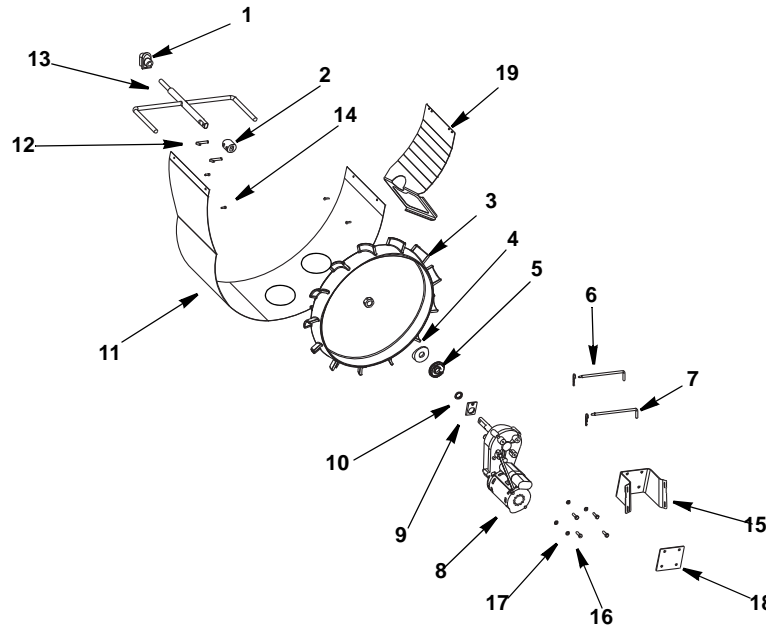

SV & SVi-150/175/200/250 NON-FRONT SERVICEABLE DRIVE TRAIN

The drive train components displayed here are for Non-Front Serviceable Units. Model & serial numbers include the following:

SV/SVi-150 prior to #610048117
SV/SVi-175 prior to #610046781
SV/SVi-200 prior to #610045041
SV/SVi-250 prior to #610048097

DESCRIPTION

	DESCRIPTION	PART NO.
1	Bushing Mushroom Injection Molded	0101702
2	Coupling Double D	5028475
3	Paddle Wheel Plastic Dbl D	5012544
4	Spacer	5030785
5	Bushing Paddle Wheel Area	5029846
6	Clip Hitch Pin	5012374
7	Pin Retaining	5030743
8	Motor 115V Double D Shaft	5030517
9	Retainer Oil Seal - Kit.	5001819
10	Seal Motor Shaft	N/A
11	Bin Liner	
	a. SV/SVi-150/175	5028147
	b. SV/SVi-200/250	5027740
12	Pin 1/4" X 90 Deg Retaining.	5028693
	a. SS Split Ring	5028715
13	Agitator.	5028476
	Miscellaneous - Brackets, Screw, etc.	
14	Screw 8-32 X 1/2" Knurl Unslotted.	5000711
15	Mount Motor	
	a. SV/SVi-150/175/200	5030951
	b. SV/SVi-250	5030613
16	Screw 1/4-20 X 7/8" Hex Hd	00850917
17	1/4 Lock Washer	0901904
18	Mount Motor Plate (SV/SVi-250 Only)	5030654
19	Bin Liner Support (SV/SVi-250 Only)	5030704