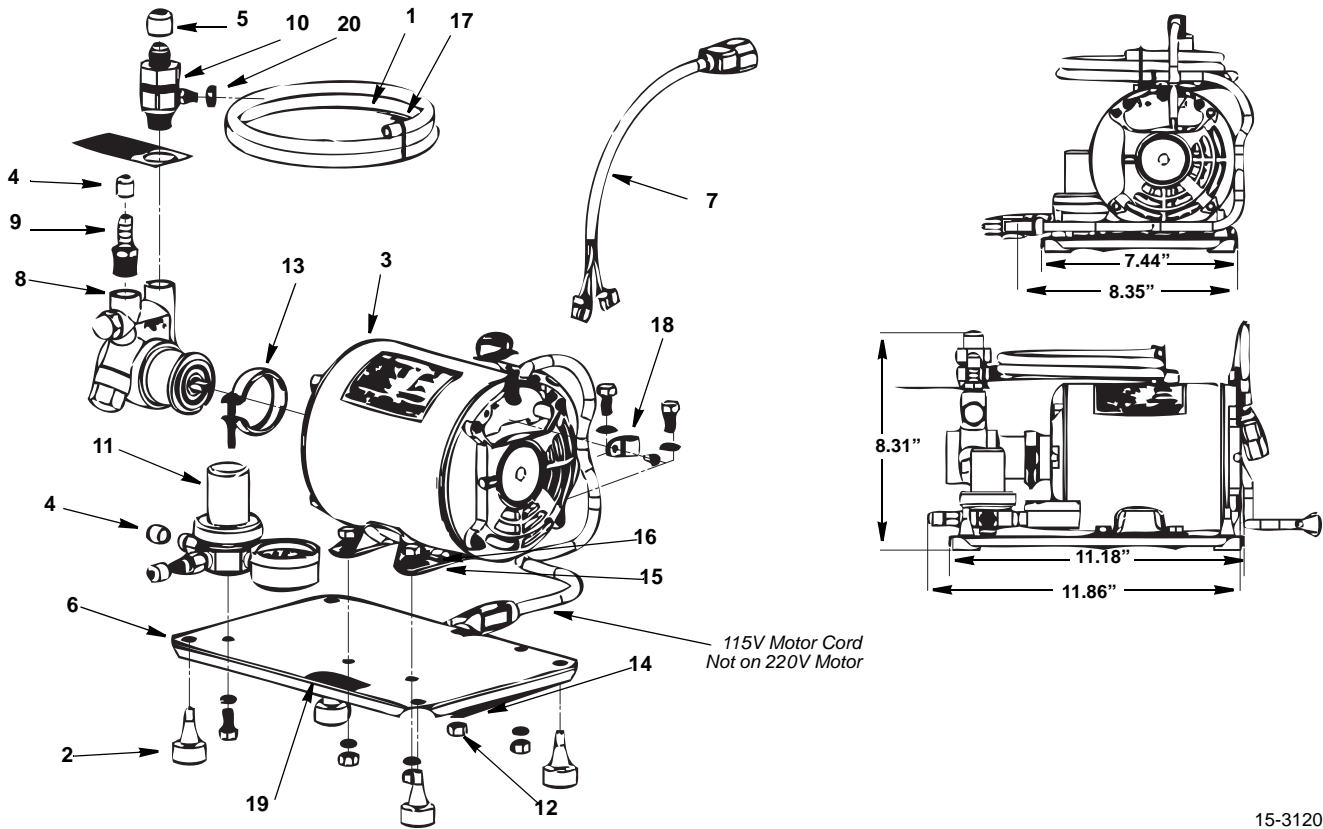

MCCANN'S 115V & 220V PUMP DECK FOR SV200/250

15-3120
15-3198

DESCRIPTION

1	Tubing, 1/4 I.d. X 3/8 O.D., Clear, Cut 6 ft.	01-1897
2	Foot, Snap-In	10-1605
3	Motor	
a.	115V, 1/3 hp	10-1649
b.	220V, 1/3 hp	10-0601
4	Plug, Cap, VC-375-8, Black	10-1877
5	Cap Plug, VC-600-8, Black, Vinyl.	10-2006
6	Base, Carbonator	14-5311
7	Cord, Male Plug, IEC 60320.	15-2680
8	Pump, Brass, Rotary Vane, 125 Gph	16-0165
9	Fitting, 3/8 Barb X 3/8 Mnpt	19-0589
10	Asse 1022, Backflow Preventer	19-0897
11	Regulator, 75 PSI Preset With Gauge	99-1124
Miscellaneous - Brackets, Screw, Etc.		
12	Nut, Hex, 5/16-18, Zinc Plated	00-1077
13	Clamp, V-band, Carbonator	00-1222
14	Washer, Lock, 5/16, Split, Zinc Plated	10-0258
15	Washer, Lock, 5/16, External Tooth, Zinc Plated	10-0290
16	Bolt, 5/16 X 5/8 Hex Head	10-0555
17	Wire Tie, Twister, 5" Long	10-1181
18	Clamp, 3/8 I.D., Nylon, Natural, Cable	10-1429
19	Pump Deck Label	
a.	115V, 125 GPH	10-1649
b.	220V, 125 GPH	10-0601
20	Clamp, 13/32 I.D., Oetiker, Stepless, No. 10.5-505R	10.5-505R