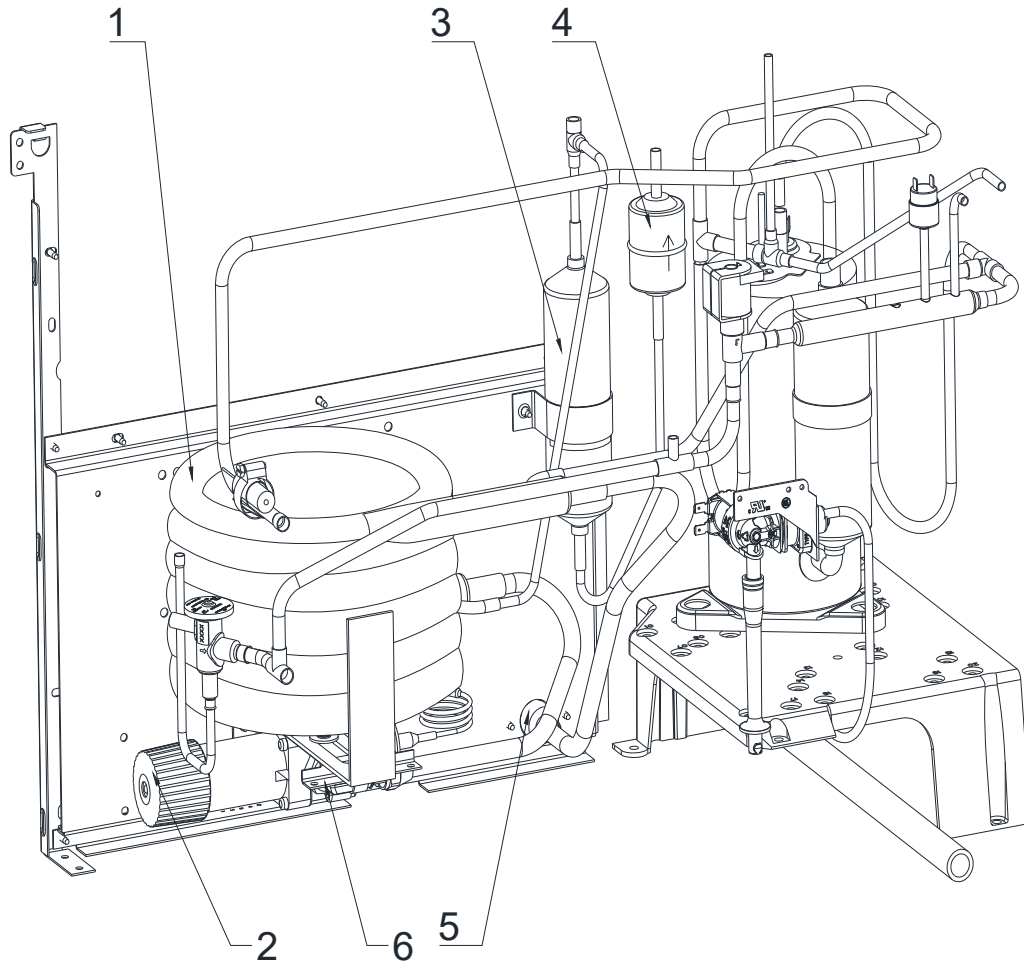

HT0500 REFRIGERATION COMPARTMENT – WATER-COOLED 水冷制冷件部分

DESCRIPTION 描述

	PART NO. 零件号码
1 Water-cooled Condenser 水冷冷凝器	8865333
2 Water Regulating Valve 水压调节阀	000013475
3 Receiver 储液罐	000008892
4 Drier 干燥过滤器	000015033
5 Female Wing Adapter - 0.50"	8706083
6 Water Condenser Mounting Base 冷凝器固定座	000010604